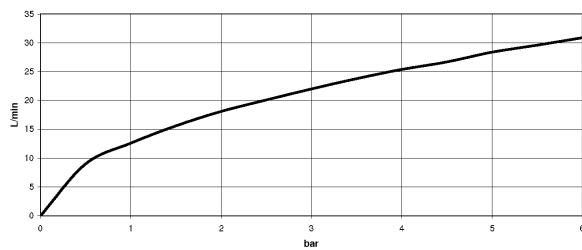

Bath - MEM

Three-hole single-lever bath mixer for bath rim or tile edge installation - Cyprum

Article number: 27 312 782-49

All details in mm / inch = mm x 0.0394

Flow rate chart

Other finish variants

Other finishes on request (x-tra Service)

Recommended miscellaneous

12 614 970 90

Perfecto installation kit -

12 801 970-49

Decorative caps for Perfecto -
Cyprum