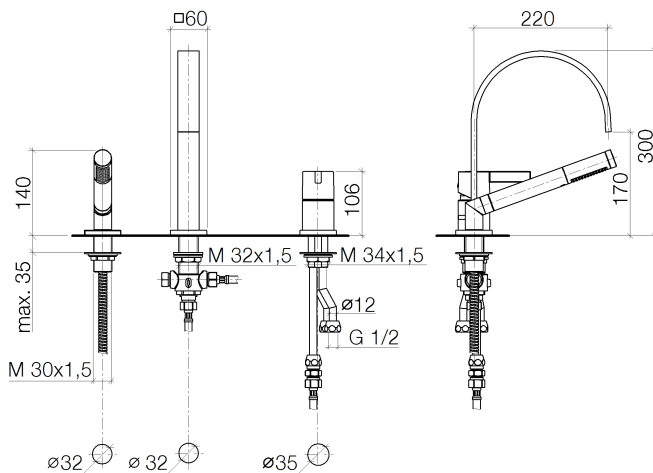

Bath - MEM

Three-hole single-lever bath mixer for bath rim or tile edge installation - Cyprum

Article number: 27 312 782-49

- 220 mm projection
- fixed spout
- spout: rectangular normal flow
- complete hand shower set: normal flow
- complete hand shower set with anti-scale system
- automatic bath/shower diverter
- height of mixer 300 mm
- height up to aerator 170 mm
- hole diameter spout 32 mm
- hole diameter single-lever mixer 35 mm
- hole diameter for complete hand shower set 32 mm
- rosette for spout 60 x 60mm
- rosette for complete hand shower set 60 x 60mm
- rosette for single-lever mixer 60 x 60mm
- metal shower hose 1750mm with integrated anti-twist protection
- max. flow 21.5 l/min at 3 bar flow pressure
- max. flow for complete hand shower set 6.8 l/min
- Fittings group as per DIN 4109: 2
- Intrinsic protection against back flow.

Cyprum

Discontinued articles/items in stock until 30.09.2018

Dimensional drawing

Bath - MEM

Three-hole single-lever bath mixer for bath rim or tile edge installation - Cyprum

Article number: 27 312 782-49

All details in mm / inch = mm x 0.0394