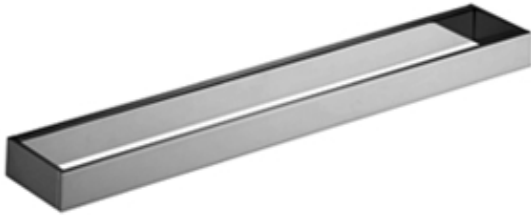

Shower - MEM

Towel bar - polished chrome

Article number: 83 060 780-00

- gauge 400 mm
- width 600mm
- height 35 mm
- 80 mm projection

polished chrome

Dimensional drawing

All details in mm / inch = mm x 0.0394

Shower - MEM

Towel bar - polished chrome

Article number: 83 060 780-00

Other finish variants

platinum matt
83 060 780-06

platinum
83 060 780-08

Cyprum
83 060 780-49

Other finishes on request (x-tra Service)