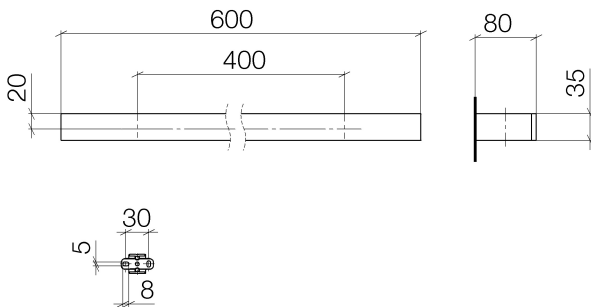

Shower - MEM

Towel bar - polished chrome

Article number: 83 060 780-00

- gauge 400 mm
- width 600mm
- height 35 mm
- 80 mm projection

polished chrome

Dimensional drawing

All details in mm / inch = mm x 0.0394

Shower - MEM

Towel bar - polished chrome

Article number: 83 060 780-00

Other finish variants

platinum matt
83 060 780-06

platinum
83 060 780-08

Cyprum
83 060 780-49

Other finishes on request (x-tra Service)