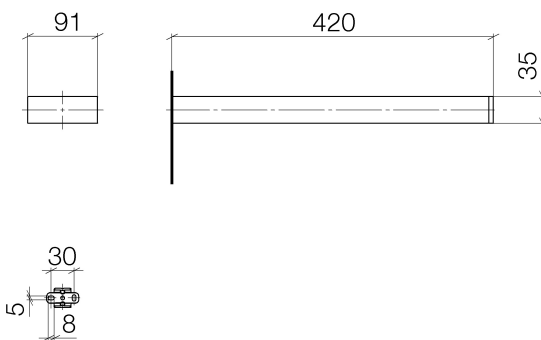

## Washbasin - MEM

Towel bar in two parts non-swivel - platinum matt

Article number: 83 210 780-06

- width 90mm
- height 35 mm
- 420 mm projection

platinum matt

## Dimensional drawing

All details in mm / inch = mm x 0.0394

Washbasin - MEM

Towel bar in two parts non-swivel - platinum matt

Article number: 83 210 780-06