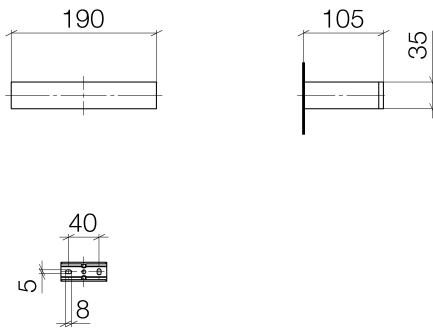

Washbasin - MEM

Towel ring angular - platinum

Article number: 83 200 780-08

- width 190mm
- height 35 mm
- 105 mm projection

platinum

Dimensional drawing

All details in mm / inch = mm x 0.0394

Washbasin - MEM

Towel ring angular - platinum

Article number: 83 200 780-08

Other finish variants

polished chrome
83 200 780-00

platinum matt
83 200 780-06

Cyprum
83 200 780-49

Other finishes on request (x-tra Service)