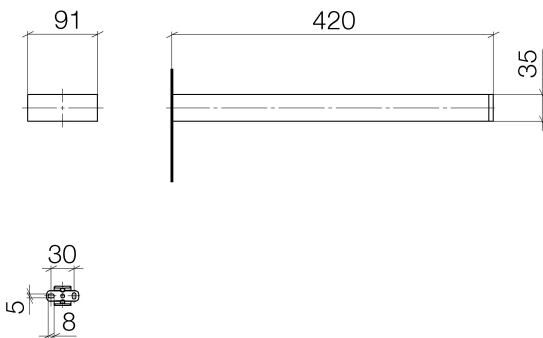

Washbasin - MEM

Tumbler holder wall model - polished chrome

Article number: 83 400 780-00

- crystal glass
- width 75mm
- height 118 mm
- 85 mm projection

polished chrome

Dimensional drawing

All details in mm / inch = mm x 0.0394

## Washbasin - MEM

Tumbler holder wall model - polished chrome

Article number: 83 400 780-00