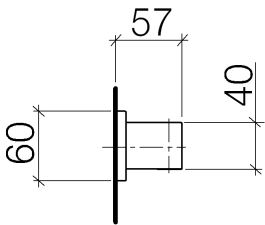

Shower - Deque

Wall bracket - polished chrome

Article number: 28 050 980-00

- rosette 60 x 60 mm

polished chrome

Dimensional drawing

All details in mm / inch = mm x 0.0394

Shower - Deque
Wall bracket - polished chrome
Article number: 28 050 980-00