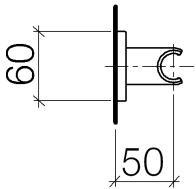

Shower - Deque

Wall bracket - polished chrome

Article number: 28 050 980-00

- rosette 60 x 60 mm

polished chrome

Dimensional drawing

All details in mm / inch = mm x 0.0394

Shower - Deque
Wall bracket - polished chrome
Article number: 28 050 980-00