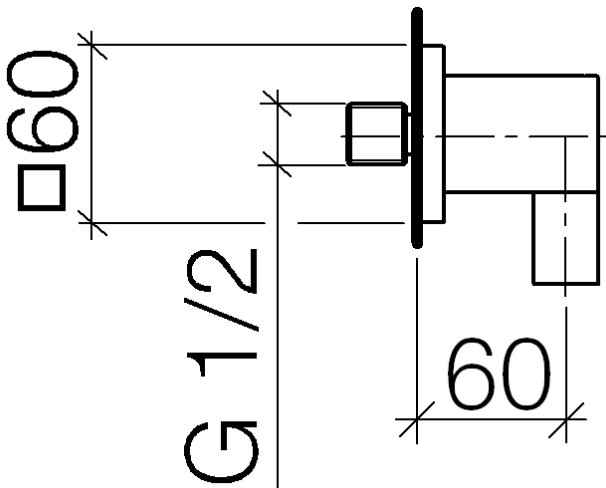

Shower - Deque

Wall elbow - platinum matt

Article number: 28 450 980-06

- Intrinsic protection against back flow.

platinum matt

Dimensional drawing

All details in mm / inch = mm x 0.0394

Shower - Deque

Wall elbow - platinum matt

Article number: 28 450 980-06

Flow rate chart

Other finish variants

polished chrome
28 450 980-00

polished chrome
28 450 980-00 0000

platinum
28 450 980-08

28 450 980-09

matt black
28 450 980-33

Cyprum
28 450 980-49

Other finishes on request (x-tra Service)

Shower - Deque

Wall elbow - platinum matt

Article number: 28 450 980-06

Recommended miscellaneous

35 085 970 90