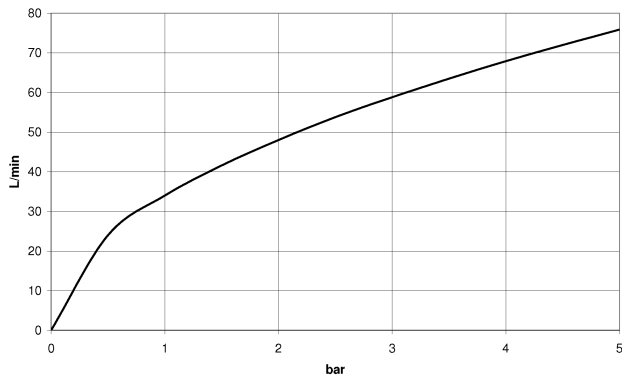

Shower - Deque

Wall elbow - platinum matt

Article number: 28 450 980-06

- Intrinsic protection against back flow.

platinum matt

Dimensional drawing

All details in mm / inch = mm x 0.0394

Shower - Deque

Wall elbow - platinum matt

Article number: 28 450 980-06

Flow rate chart

Other finish variants

polished chrome
28 450 980-00

polished chrome
28 450 980-00 0000

platinum
28 450 980-08

28 450 980-09