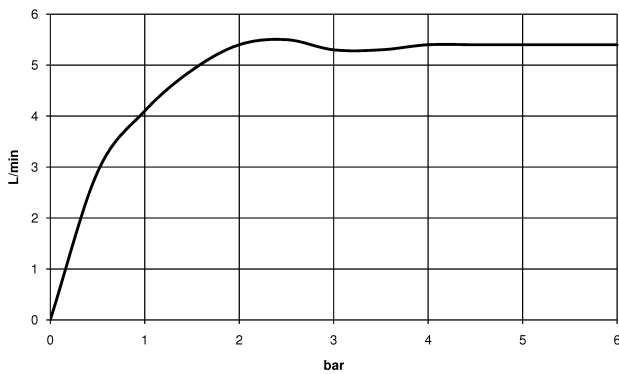

Washbasin - MEM

Wall-mounted basin mixer without pop-up waste - polished chrome

Article number: 36 707 782-00

Flow rate chart

Other finish variants

Other finishes on request (x-tra Service)