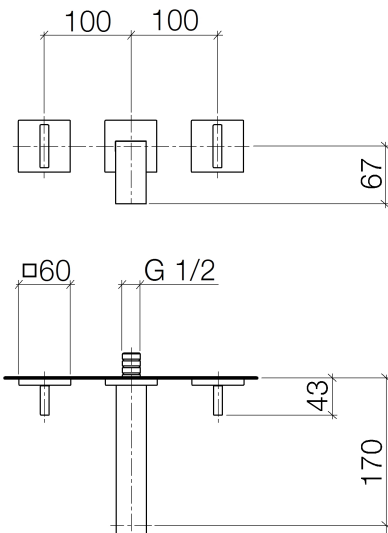

Washbasin - MEM

Wall-mounted basin mixer without pop-up waste - polished chrome

Article number: 36 707 782-00

- 170 mm projection
- fixed spout
- rectangular, air-enriched flow
- hole diameter valve 40 mm
- hole diameter spout 40 mm
- individual rosettes 60 x 60 mm
- max. flow 5.7 l/min
- lead-free
- Fittings group as per DIN 4109: 1

polished chrome

Miscellaneous items are required for this article.

Dimensional drawing

All details in mm / inch = mm x 0.0394

Washbasin - MEM

Wall-mounted basin mixer without pop-up waste - polished chrome

Article number: 36 707 782-00

Flow rate chart

Other finish variants

platinum matt
36 707 782-06

platinum
36 707 782-08

Cyprum
36 707 782-49

Other finishes on request (x-tra Service)

Washbasin - MEM

Wall-mounted basin mixer without pop-up waste - polished chrome

Article number: 36 707 782-00

Required miscellaneous

35 707 970 90

Concealed wall-mounted
mixer Centred spout -

35 712 970 90

Concealed wall-mounted
mixer variable positioning -