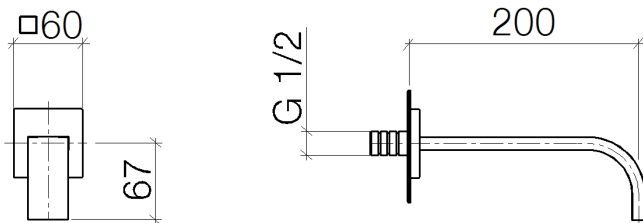

Washbasin - MEM

Wall-mounted basin spout without pop-up waste - polished chrome

Article number: 13 800 782-00

- 200 mm projection
- fixed spout
- rectangular, air-enriched flow
- hole diameter 37 mm
- rosette 60 x 60 mm
- 1/2" connection
- max. flow 5.7 l/min
- lead-free
- For Touchfree control please order eSet Touchfree WITH or WITHOUT temperature adjustment

polished chrome

Dimensional drawing

All details in mm / inch = mm x 0.0394

Washbasin - MEM

Wall-mounted basin spout without pop-up waste - polished chrome

Article number: 13 800 782-00

Flow rate chart

Other finish variants