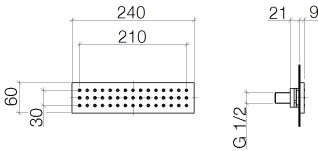

Shower - Water Modules

WATER BAR Concealed body spray - polished chrome

Article number: 36 517 979-00

- rain flow
- with anti-scale system
- cover plate 240 x 60 mm
- 1/2" connection
- max. flow 6 l/min
- Fittings group as per DIN 4109: 1

polished chrome

Miscellaneous items are required for this article.

Dimensional drawing

All details in mm / inch = mm x 0.0394

Shower - Water Modules

WATER BAR Concealed body spray - polished chrome

Article number: 36 517 979-00

Flow rate chart

Shower - Water Modules

WATER BAR Concealed body spray - polished chrome

Article number: 36 517 979-00

Other finish variants

platinum matt
36 517 979-06

platinum
36 517 979-08

matt black
36 517 979-33