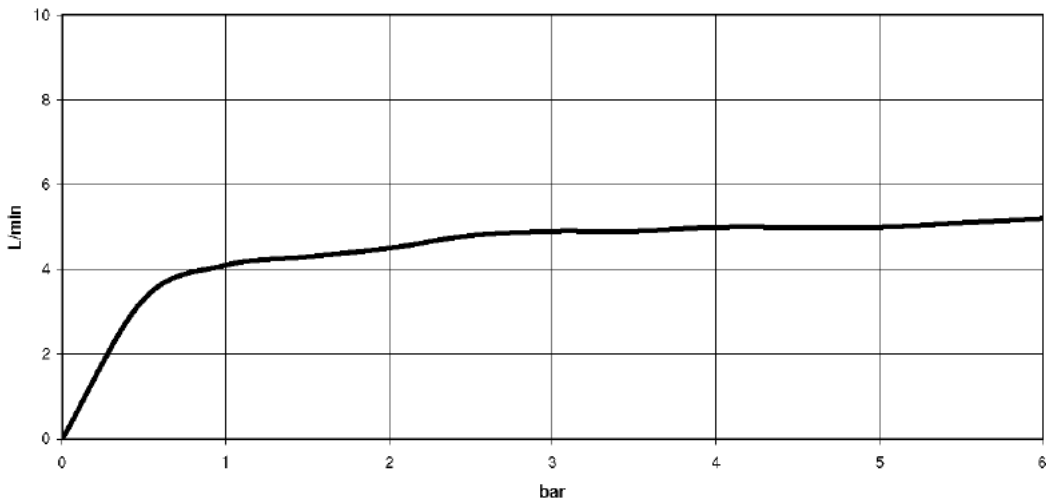

Shower - Water Modules

WATER BAR Concealed body spray - polished chrome

Article number: 36 517 979-00

Flow rate chart