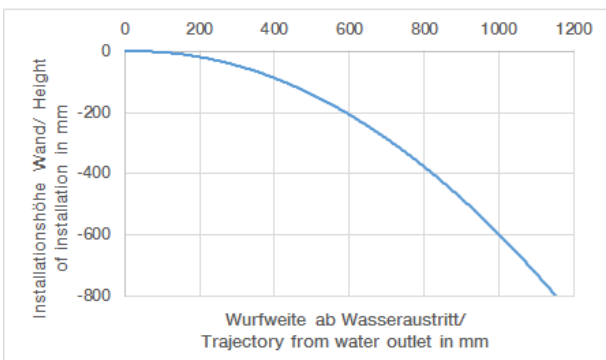

Shower - Water Modules

WATER BAR Concealed body spray - polished chrome

Article number: 36 517 979-00

- rain flow
- with anti-scale system
- cover plate 240 x 60 mm
- 1/2" connection
- max. flow 6 l/min
- Fittings group as per DIN 4109: 1

polished chrome

Miscellaneous items are required for this article.

Dimensional drawing

All details in mm / inch = mm x 0.0394

Shower - Water Modules

WATER BAR Concealed body spray - polished chrome

Article number: 36 517 979-00

Flow rate chart

Shower - Water Modules

WATER BAR Concealed body spray - polished chrome

Article number: 36 517 979-00

Other finish variants

platinum matt
36 517 979-06

platinum
36 517 979-08

matt black
36 517 979-33