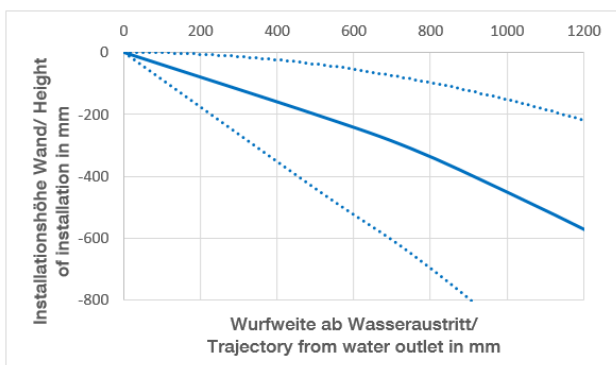

## Shower - Water Modules

WATER CURVE Concealed body spray - platinum matt

Article number: 36 514 979-06

- forceful flat water jet
- horizontal water jet
- water jet adjustable
- cover plate 120 x 60 mm
- 1/2" connection
- max. flow 10 l/min
- Fittings group as per DIN 4109: 1

## Dimensional drawing

All details in mm / inch = mm x 0.0394

Shower - Water Modules

WATER CURVE Concealed body spray - platinum matt

Article number: 36 514 979-06

Flow rate chart

## Shower - Water Modules

WATER CURVE Concealed body spray - platinum matt

Article number: 36 514 979-06