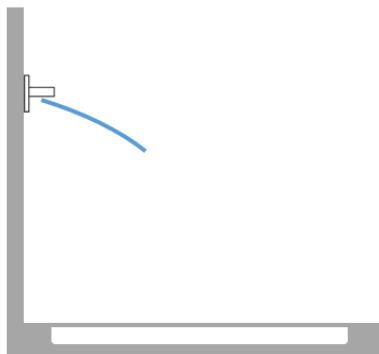

## Shower - Water Modules

WATER CURVE Concealed body spray - platinum matt

Article number: 36 514 979-06

- forceful flat water jet
- horizontal water jet
- water jet adjustable
- cover plate 120 x 60 mm
- 1/2" connection
- max. flow 10 l/min
- Fittings group as per DIN 4109: 1

## Dimensional drawing

All details in mm / inch = mm x 0.0394

Shower - Water Modules

WATER CURVE Concealed body spray - platinum matt

Article number: 36 514 979-06

Flow rate chart