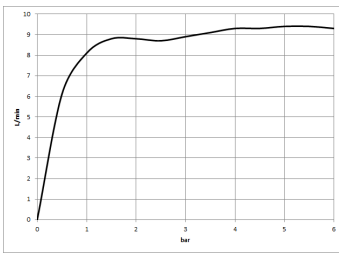

## Shower - Water Modules

WATER CURVE Concealed body spray - platinum matt

Article number: 36 514 979-06

- forceful flat water jet
- horizontal water jet
- water jet adjustable
- cover plate 120 x 60 mm
- 1/2" connection
- max. flow 10 l/min
- Fittings group as per DIN 4109: 1

## Dimensional drawing

All details in mm / inch = mm x 0.0394

Shower - Water Modules

WATER CURVE Concealed body spray - platinum matt

Article number: 36 514 979-06

Flow rate chart