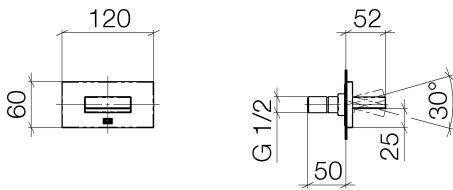

## Shower - Water Modules

WATER CURVE Concealed body spray - platinum matt

Article number: 36 514 979-06

- forceful flat water jet
- horizontal water jet
- water jet adjustable
- cover plate 120 x 60 mm
- 1/2" connection
- max. flow 10 l/min
- Fittings group as per DIN 4109: 1

## Dimensional drawing

All details in mm / inch = mm x 0.0394

Shower - Water Modules

WATER CURVE Concealed body spray - platinum matt

Article number: 36 514 979-06

Flow rate chart

## Shower - Water Modules

WATER CURVE Concealed body spray - platinum matt

Article number: 36 514 979-06