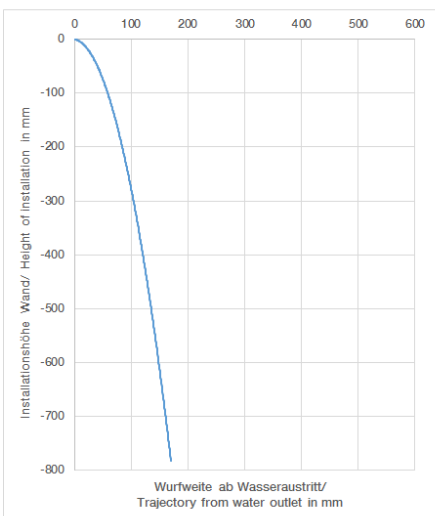

Shower - Deque

WATER FALL Cascade spout for wall mounting - polished chrome

Article number: 13 420 979-00

- 120 mm projection
- cascade
- cover plate 240 x 60 mm
- 1/2" connection
- plug-link mounting
- max. flow 26.5 l/min at 3 bar flow pressure

polished chrome

Dimensional drawing

All details in mm / inch = mm x 0.0394

Shower - Deque

WATER FALL Cascade spout for wall mounting - polished chrome

Article number: 13 420 979-00

Flow rate chart

Shower - Deque