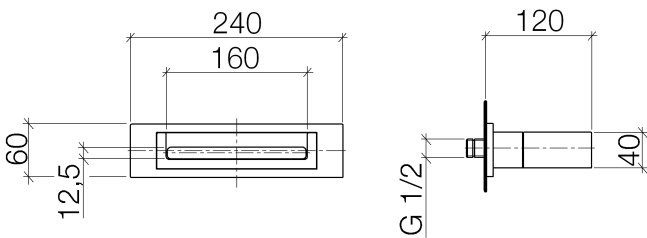

Shower - Deque

WATER FALL Cascade spout for wall mounting - polished chrome

Article number: 13 420 979-00

- 120 mm projection
- cascade
- cover plate 240 x 60 mm
- 1/2" connection
- plug-link mounting
- max. flow 26.5 l/min at 3 bar flow pressure

polished chrome

Dimensional drawing

All details in mm / inch = mm x 0.0394

Shower - Deque

WATER FALL Cascade spout for wall mounting - polished chrome

Article number: 13 420 979-00

Flow rate chart

Shower - Deque