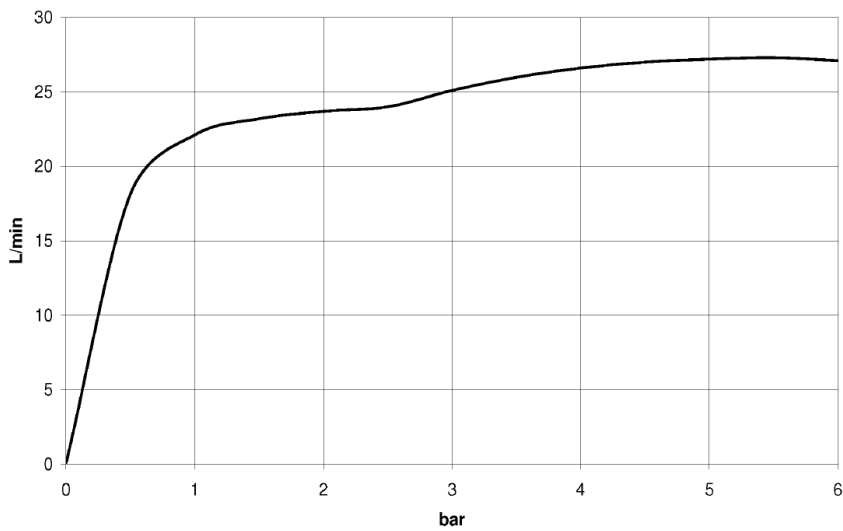

Shower - Deque

WATER FALL Cascade spout for wall mounting - polished chrome

Article number: 13 420 979-00

- 120 mm projection
- cascade
- cover plate 240 x 60 mm
- 1/2" connection
- plug-link mounting
- max. flow 26.5 l/min at 3 bar flow pressure

polished chrome

Dimensional drawing

All details in mm / inch = mm x 0.0394

Shower - Deque

WATER FALL Cascade spout for wall mounting - polished chrome

Article number: 13 420 979-00

Flow rate chart

Shower - Deque