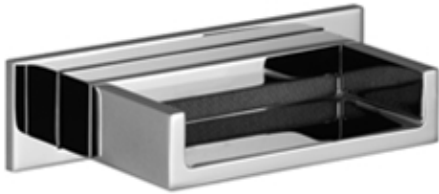

Shower - Deque

WATER FALL Cascade spout for wall mounting - polished chrome

Article number: 13 420 979-00

- 120 mm projection
- cascade
- cover plate 240 x 60 mm
- 1/2" connection
- plug-link mounting
- max. flow 26.5 l/min at 3 bar flow pressure

polished chrome

Dimensional drawing

All details in mm / inch = mm x 0.0394

Shower - Deque

WATER FALL Cascade spout for wall mounting - polished chrome

Article number: 13 420 979-00

Flow rate chart

Shower - Deque

WATER FALL Cascade spout for wall mounting - polished chrome

Article number: 13 420 979-00

Other finish variants

platinum matt
13 420 979-06

platinum
13 420 979-08

matt black
13 420 979-33

Cyprum
13 420 979-49