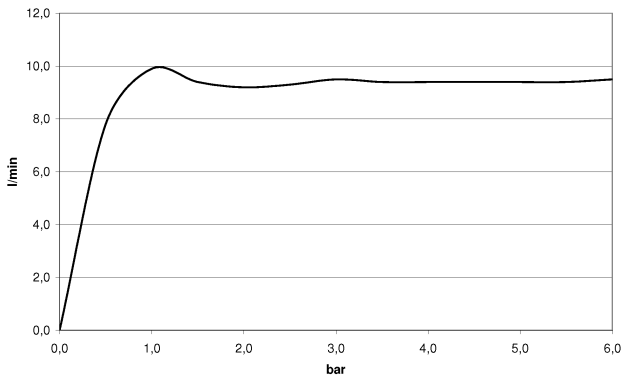

Shower - MEM

WATER FALL Cascade spout with individual jets for wall mounting - platinum

Article number: 13 425 979-08

- 22 mm projection
- PEARLSTREAM
- plate 240 mm x 60 mm
- connection 1/2", for shortening
- plug-link mounting
- max. flow 9.5 l/min

platinum

Dimensional drawing

All details in mm / inch = mm x 0.0394

**Shower - MEM**

**WATER FALL Cascade spout with individual jets for wall mounting - platinum**

Article number: 13 425 979-08

**Flow rate chart**