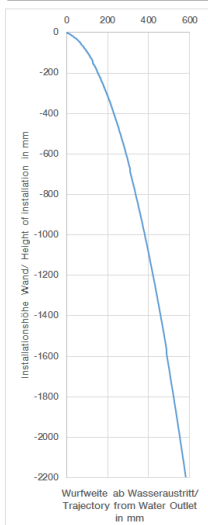

Shower - MEM

WATER FALL Cascade spout with individual jets for wall mounting - platinum

Article number: 13 425 979-08

- 22 mm projection
- PEARLSTREAM
- plate 240 mm x 60 mm
- connection 1/2", for shortening
- plug-link mounting
- max. flow 9.5 l/min

platinum

Dimensional drawing

All details in mm / inch = mm x 0.0394

**Shower - MEM**

**WATER FALL Cascade spout with individual jets for wall mounting - platinum**

Article number: 13 425 979-08

**Flow rate chart**

## Shower - MEM

WATER FALL Cascade spout with individual jets for wall mounting - platinum

Article number: 13 425 979-08