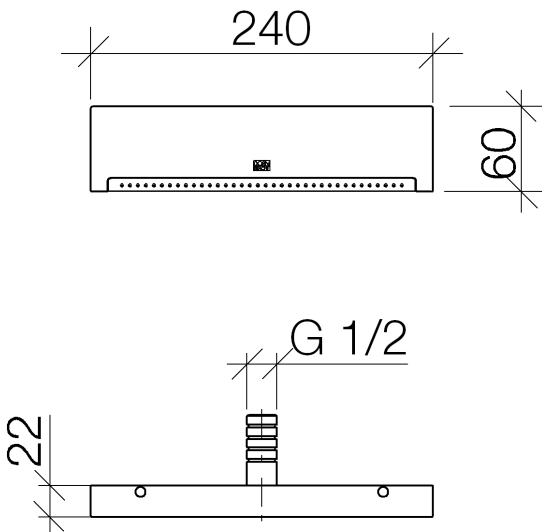

Shower - MEM

WATER FALL Cascade spout with individual jets for wall mounting - platinum

Article number: 13 425 979-08

- 22 mm projection
- PEARLSTREAM
- plate 240 mm x 60 mm
- connection 1/2", for shortening
- plug-link mounting
- max. flow 9.5 l/min

platinum

Dimensional drawing

All details in mm / inch = mm x 0.0394

**Shower - MEM**

**WATER FALL Cascade spout with individual jets for wall mounting - platinum**

Article number: 13 425 979-08

**Flow rate chart**

## Shower - MEM

WATER FALL Cascade spout with individual jets for wall mounting - platinum

Article number: 13 425 979-08