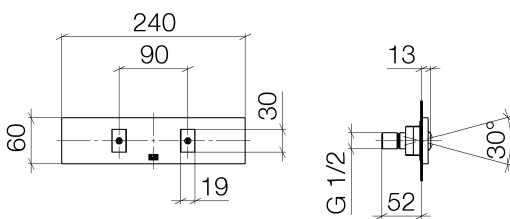

Shower - Water Modules

WATER FAN vertical Concealed body spray - platinum

Article number: 36 513 979-08

- forceful flat water jet
- vertical water jet
- water jet adjustable
- cover plate 240 x 60 mm
- 1/2" connection
- max. flow 10 l/min
- Fittings group as per DIN 4109: 2

platinum

Miscellaneous items are required for this article.

Dimensional drawing

All details in mm / inch = mm x 0.0394

Shower - Water Modules

WATER FAN vertical Concealed body spray - platinum

Article number: 36 513 979-08

Flow rate chart

Shower - Water Modules

WATER FAN vertical Concealed body spray - platinum

Article number: 36 513 979-08

Other finish variants

polished chrome
36 513 979-00

platinum matt
36 513 979-06

matt black
36 513 979-33