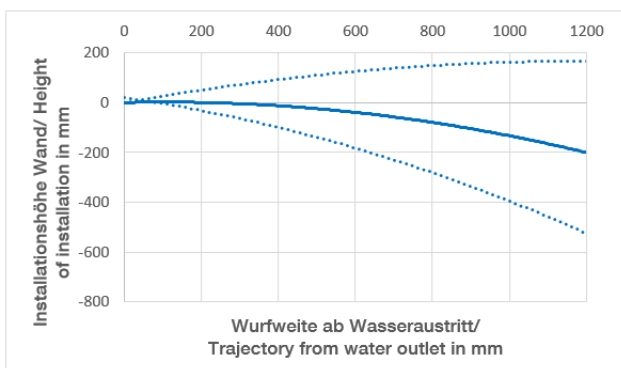

Shower - Water Modules

WATER FAN vertical Concealed body spray - platinum

Article number: 36 513 979-08

- forceful flat water jet
- vertical water jet
- water jet adjustable
- cover plate 240 x 60 mm
- 1/2" connection
- max. flow 10 l/min
- Fittings group as per DIN 4109: 2

platinum

Miscellaneous items are required for this article.

Dimensional drawing

All details in mm / inch = mm x 0.0394

Shower - Water Modules

WATER FAN vertical Concealed body spray - platinum

Article number: 36 513 979-08

Flow rate chart

Shower - Water Modules

WATER FAN vertical Concealed body spray - platinum

Article number: 36 513 979-08

Other finish variants

polished chrome
36 513 979-00

platinum matt
36 513 979-06

matt black
36 513 979-33