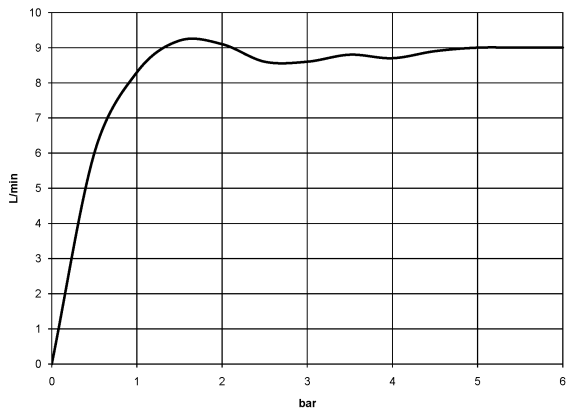

Shower - Water Modules

WATER FAN vertical Concealed body spray - platinum

Article number: 36 513 979-08

Flow rate chart