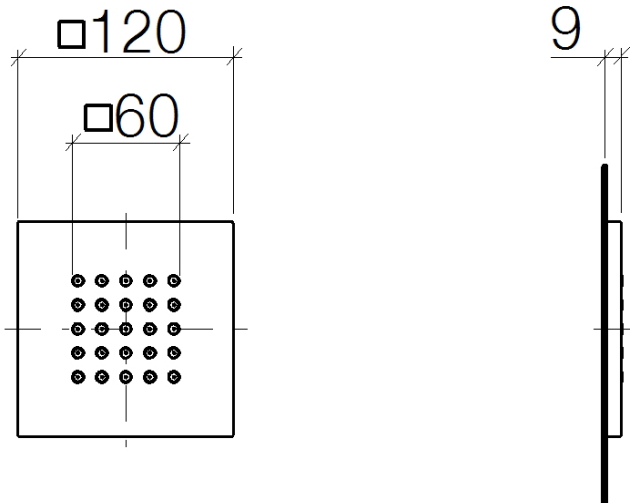

Shower - Water Modules

WATER POINTS Concealed body spray - matt black

Article number: 36 515 979-33

- rain flow
- with anti-scale system
- cover plate 120 x 120 mm
- max. flow 6 l/min
- Fittings group as per DIN 4109: 1
- Flow restrictor (8.3 l/min) to extend shower jet from approx. 500 mm to approx. 1000 mm

matt black

Miscellaneous items are required for this article.

Dimensional drawing

All details in mm / inch = mm x 0.0394

Shower - Water Modules

WATER POINTS Concealed body spray - matt black

Article number: 36 515 979-33

Flow rate chart

Shower - Water Modules

WATER POINTS Concealed body spray - matt black

Article number: 36 515 979-33

Other finish variants

polished chrome
36 515 979-00

platinum matt
36 515 979-06

platinum
36 515 979-08