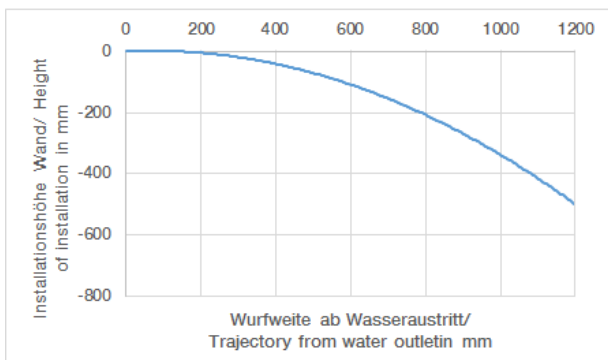

Shower - Water Modules

WATER POINTS Concealed body spray - matt black

Article number: 36 515 979-33

- rain flow
- with anti-scale system
- cover plate 120 x 120 mm
- max. flow 6 l/min
- Fittings group as per DIN 4109: 1
- Flow restrictor (8.3 l/min) to extend shower jet from approx. 500 mm to approx. 1000 mm

matt black

Miscellaneous items are required for this article.

Dimensional drawing

All details in mm / inch = mm x 0.0394

Shower - Water Modules

WATER POINTS Concealed body spray - matt black

Article number: 36 515 979-33

Flow rate chart

Shower - Water Modules

WATER POINTS Concealed body spray - matt black

Article number: 36 515 979-33

Other finish variants

polished chrome
36 515 979-00

platinum matt
36 515 979-06

platinum
36 515 979-08