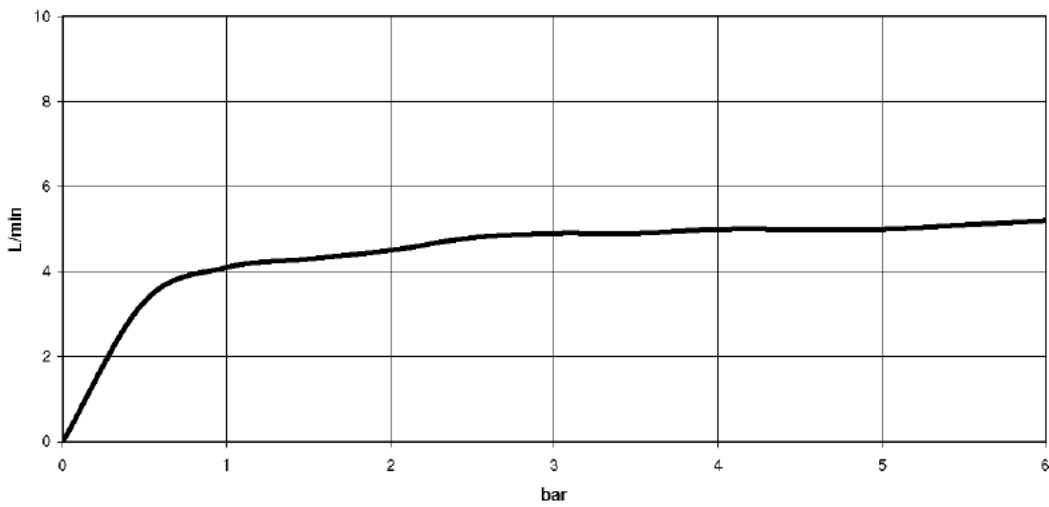

Shower - Water Modules

WATER POINTS Concealed body spray - matt black

Article number: 36 515 979-33

Flow rate chart