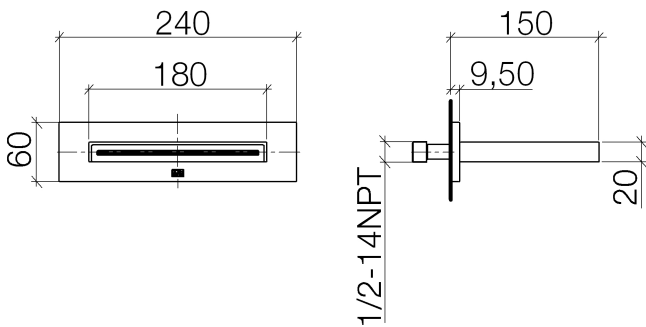

Shower - Deque

WATER SHEET Cascade spout for wall mounting - polished chrome

Article number: 13 415 979-00

- 150 mm projection
- cascade
- cover plate 240 x 60 mm
- 1/2" connection
- plug-link mounting
- max. flow 26.5 l/min at 3 bar flow pressure
- Fittings group as per DIN 4109: 2

polished chrome

Dimensional drawing

All details in mm / inch = mm x 0.0394

Shower - Deque

WATER SHEET Cascade spout for wall mounting - polished chrome

Article number: 13 415 979-00

Flow rate chart

Shower - Deque