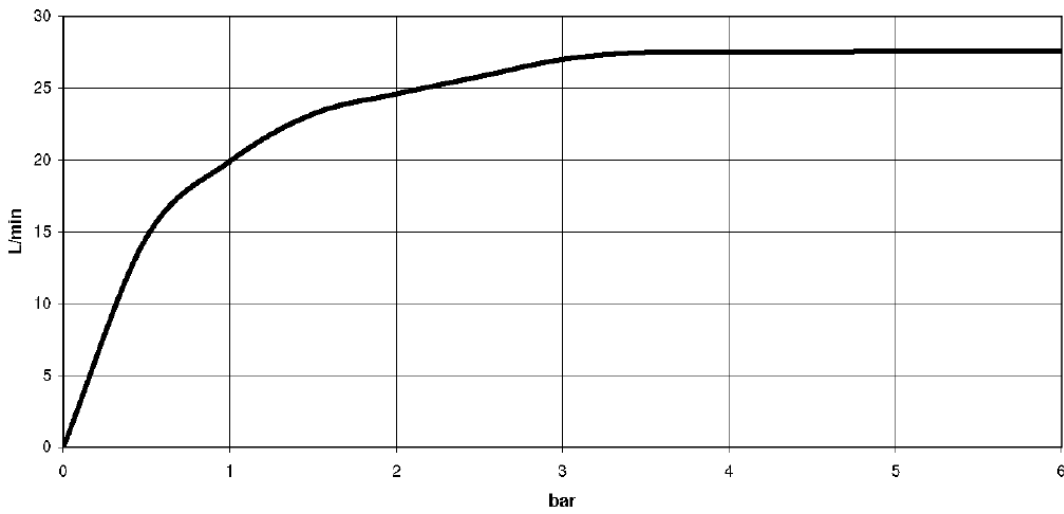

Shower - Deque

WATER SHEET Cascade spout for wall mounting - polished chrome

Article number: 13 415 979-00

- 150 mm projection
- cascade
- cover plate 240 x 60 mm
- 1/2" connection
- plug-link mounting
- max. flow 26.5 l/min at 3 bar flow pressure
- Fittings group as per DIN 4109: 2

polished chrome

Dimensional drawing

All details in mm / inch = mm x 0.0394

Shower - Deque

WATER SHEET Cascade spout for wall mounting - polished chrome

Article number: 13 415 979-00

Flow rate chart

Shower - Deque