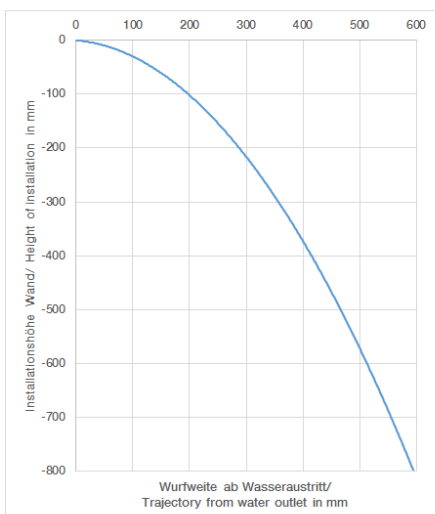

Shower - Deque

WATER SHEET Cascade spout for wall mounting - polished chrome

Article number: 13 415 979-00

- 150 mm projection
- cascade
- cover plate 240 x 60 mm
- 1/2" connection
- plug-link mounting
- max. flow 26.5 l/min at 3 bar flow pressure
- Fittings group as per DIN 4109: 2

polished chrome

Dimensional drawing

All details in mm / inch = mm x 0.0394

Shower - Deque

WATER SHEET Cascade spout for wall mounting - polished chrome

Article number: 13 415 979-00

Flow rate chart

Shower - Deque