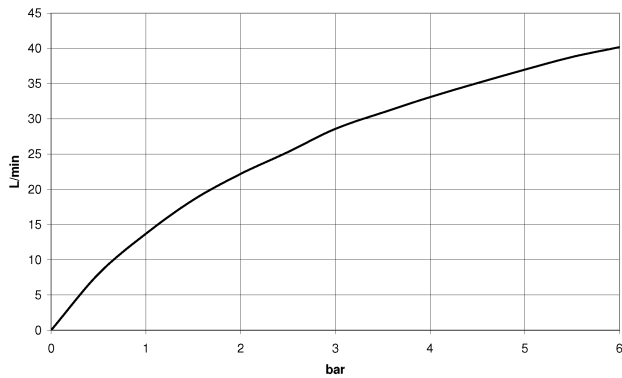

Bath - Meta

bath spout without diverter for free-standing assembly - polished chrome

Article number: 13 672 661-00

- 282 mm projection
- height up to aerator 671 – 741 mm
- total height 811 - 881 mm
- circular normal flow
- slide-on rosettes Ø 135 mm
- max. flow 28.6 l/min at 3 bar flow pressure

polished chrome

Miscellaneous items are required for this article.

Dimensional drawing

All details in mm / inch = mm x 0.0394

### Flow rate chart