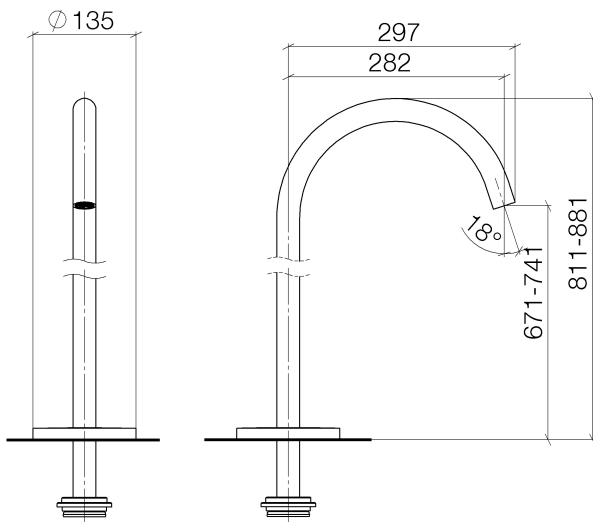

Bath - Meta

bath spout without diverter for free-standing assembly - polished chrome

Article number: 13 672 661-00

- 282 mm projection
- height up to aerator 671 – 741 mm
- total height 811 - 881 mm
- circular normal flow
- slide-on rosettes Ø 135 mm
- max. flow 28.6 l/min at 3 bar flow pressure

polished chrome

Miscellaneous items are required for this article.

Dimensional drawing

All details in mm / inch = mm x 0.0394

## Bath - Meta

bath spout without diverter for free-standing assembly - polished chrome

Article number: 13 672 661-00