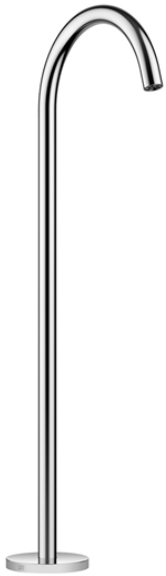

Bath - Meta

bath spout without diverter for free-standing assembly - polished chrome

Article number: 13 672 661-00

- 282 mm projection
- height up to aerator 671 – 741 mm
- total height 811 - 881 mm
- circular normal flow
- slide-on rosettes Ø 135 mm
- max. flow 28.6 l/min at 3 bar flow pressure

polished chrome

Miscellaneous items are required for this article.

Dimensional drawing

All details in mm / inch = mm x 0.0394

## Bath - Meta

bath spout without diverter for free-standing assembly - polished chrome

Article number: 13 672 661-00