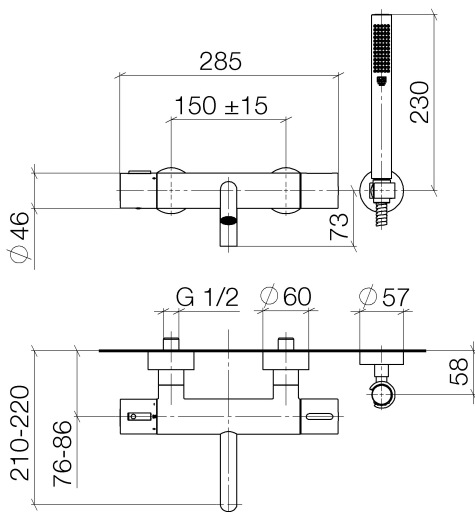

- Meta

Bath thermostat for wall mounting with hand shower set - polished chrome

Article number: 34 234 979-00

- 210 mm projection
- 1/2" connection
- spout: circular, air-enriched flow
- shower holder rosette Ø 57mm
- rotary diverter with volume control and shut-off function
- max. flow for complete hand shower set 6.8 l/min
- metal shower hose 1250mm with integrated anti-twist protection
- complete hand shower set with anti-scale system
- complete hand shower set: normal flow
- slide-on rosettes Ø 60 mm
- gauge 150 mm - 15 mm
- max. flow 16.9 l/min at 3 bar flow pressure
- Intrinsic protection against back flow.

polished chrome

Dimensional drawing

All details in mm / inch = mm x 0.0394

- Meta

Bath thermostat for wall mounting with hand shower set - polished chrome

Article number: 34 234 979-00

Other finish variants