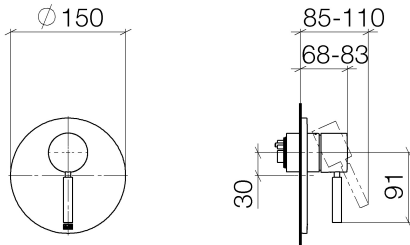

## Shower - Meta

Concealed single-lever mixer without diverter - platinum matt

Article number: 36 020 660-06

- cover plate Ø mm

platinum matt

Miscellaneous items are required for this article.

## Dimensional drawing

All details in mm / inch = mm x 0.0394

## Shower - Meta

Concealed single-lever mixer without diverter - platinum matt

Article number: 36 020 660-06

### Flow rate chart