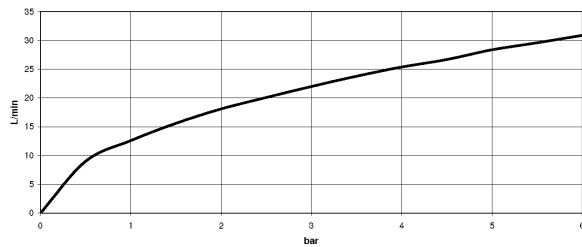

## Dimensional drawing

All details in mm / inch = mm x 0.0394

### Flow rate chart