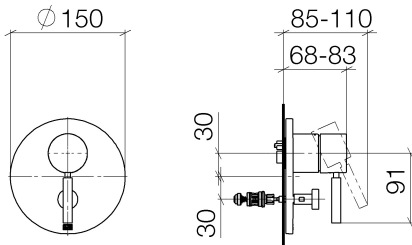

Shower - Meta

Concealed single-lever mixer with diverter - polished chrome

Article number: 36 120 660-00

- cover plate Ø 150 mm
- automatic diverter

polished chrome

Miscellaneous items are required for this article.

Dimensional drawing

All details in mm / inch = mm x 0.0394

Shower - Meta

Concealed single-lever mixer with diverter - polished chrome

Article number: 36 120 660-00

Flow rate chart

Other finish variants

platinum matt
36 120 660-06

matt black
36 120 660-33

Other finishes on request (x-tra Service)

Shower - Meta

Concealed single-lever mixer with diverter - polished chrome

Article number: 36 120 660-00

Required miscellaneous

35 020 970 90

Concealed single-lever mixer

-

35 021 970 90

Concealed single-lever mixer
with backflow preventor -