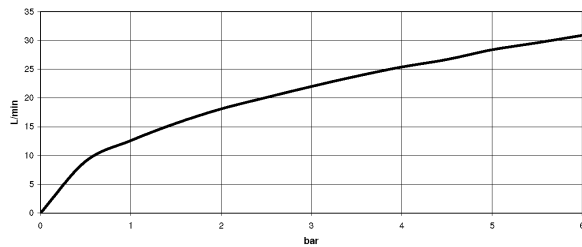

Shower - Meta

Concealed single-lever mixer with diverter - polished chrome

Article number: 36 120 660-00

- cover plate Ø 150 mm
- automatic diverter

polished chrome

Miscellaneous items are required for this article.

Dimensional drawing

All details in mm / inch = mm x 0.0394

Shower - Meta

Concealed single-lever mixer with diverter - polished chrome

Article number: 36 120 660-00

Flow rate chart

Other finish variants

platinum matt
36 120 660-06