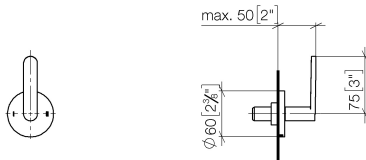

## Bath - Meta

Concealed two-way diverter - polished chrome

Article number: 36 200 661-00

Date of manufacture from 4/1/2022

- rotary diverter
- without rosette
- handle Ø 60mm

polished chrome

Miscellaneous items are required for this article.

## Dimensional drawing

mm [inches]

All details in mm / inch = mm x 0.0394

## Bath - Meta

Concealed two-way diverter - polished chrome

Article number: 36 200 661-00

Date of manufacture from 4/1/2022

### Spare parts list

No.	Item Number	Name	Quantity used
1	90 20 66 014 00-00	handle	1
2	90 21 02 181 00 90	disc	1
3	90 90 03 304 10 90	diverter	1