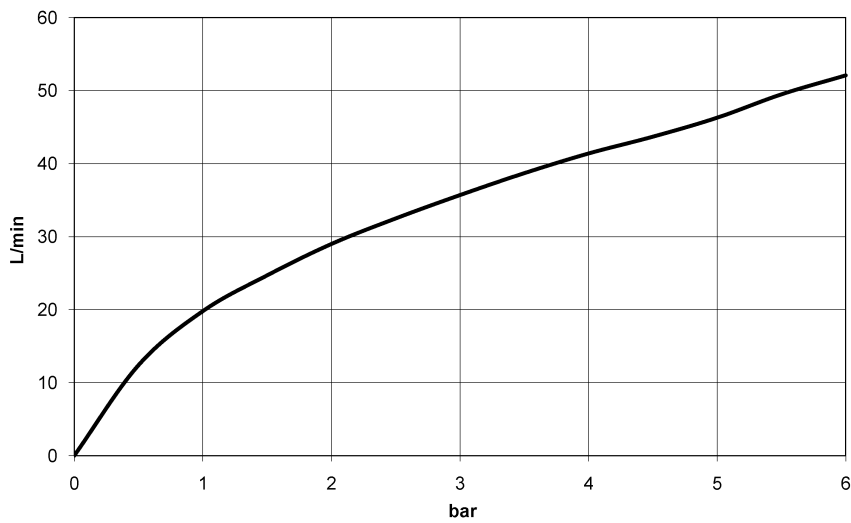

## Bath - Meta

Concealed two-way diverter - polished chrome

Article number: 36 200 661-00

Date of manufacture from 4/1/2022

- rotary diverter
- without rosette
- handle Ø 60mm

polished chrome

Miscellaneous items are required for this article.

## Dimensional drawing

mm [inches]

All details in mm / inch = mm x 0.0394

## Bath - Meta

Concealed two-way diverter - polished chrome

Article number: 36 200 661-00

Date of manufacture from 4/1/2022

### Flow rate chart