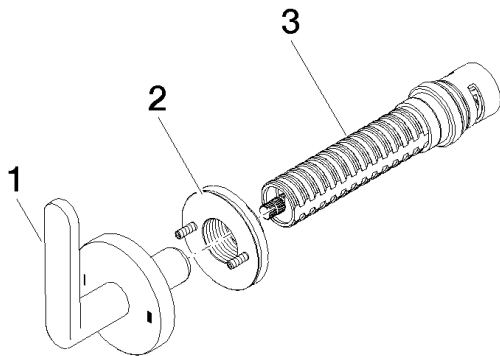

Other finishes on request (x-tra Service)

Bath - Meta

Concealed two-way diverter - polished chrome

Article number: 36 200 661-00

Date of manufacture from 4/1/2022

35 202 970 90

Concealed two-way diverter -

### Spare parts list

No.	Item Number	Name	Quantity used
1	90 20 66 014 00-00	handle	1
2	90 21 02 181 00 90	disc	1
3	90 90 03 304 10 90	diverter	1