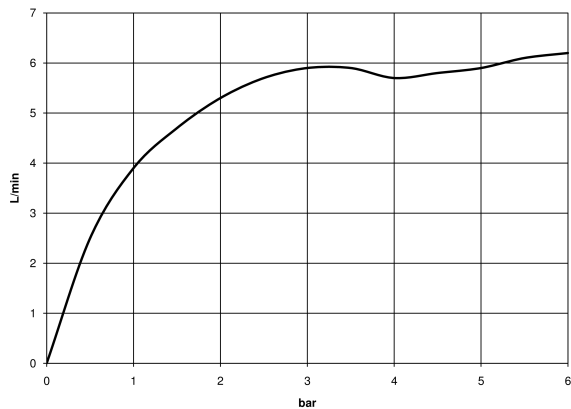

Washbasin - Meta

META SLIM Single-lever basin mixer with raised base without pop-up waste - polished chrome

Article number: 33 537 662-00

- height of mixer 261 mm
- lead-free
- max. flow 5.7 l/min
- 135 mm projection
- height up to aerator 179 mm
- fixed spout
- 2x screw-in M 10 x 1 pressure hose, leak-tested
- hole diameter 35 mm
- circular, air-enriched flow
- for use on counter-top bowls

polished chrome

Dimensional drawing

All details in mm / inch = mm x 0.0394

## Washbasin - Meta

META SLIM Single-lever basin mixer with raised base without pop-up waste - polished chrome

Article number: 33 537 662-00

### Flow rate chart