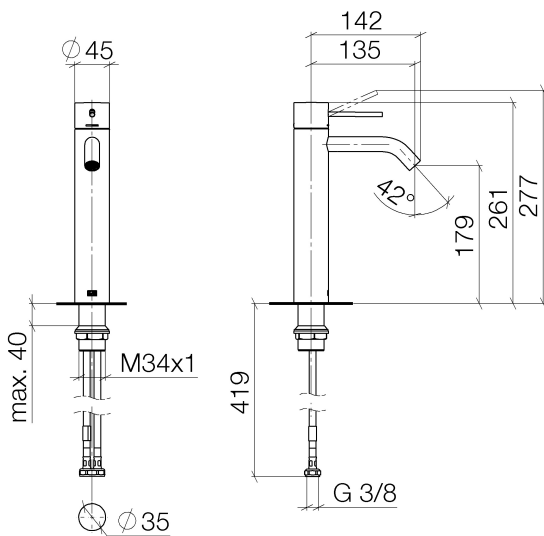

Washbasin - Meta

META SLIM Single-lever basin mixer with raised base without pop-up waste - polished chrome

Article number: 33 537 662-00

- height of mixer 261 mm
- lead-free
- max. flow 5.7 l/min
- 135 mm projection
- height up to aerator 179 mm
- fixed spout
- 2x screw-in M 10 x 1 pressure hose, leak-tested
- hole diameter 35 mm
- circular, air-enriched flow
- for use on counter-top bowls

polished chrome

Dimensional drawing

All details in mm / inch = mm x 0.0394

## Washbasin - Meta

META SLIM Single-lever basin mixer with raised base without pop-up waste - polished chrome

Article number: 33 537 662-00

### Flow rate chart