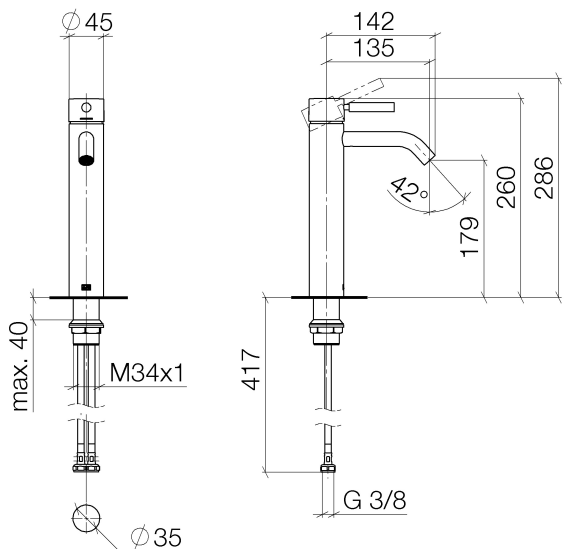

Washbasin - Meta

Single-lever basin mixer with raised base without pop-up waste - polished chrome

Article number: 33 537 660-00

- height of mixer 260 mm
- lead-free
- max. flow 5.7 l/min
- 136 mm projection
- height up to aerator 179 mm
- fixed spout
- 2x screw-in M 10 x 1 pressure hose, leak-tested
- hole diameter 35 mm
- circular, air-enriched flow
- for use on counter-top bowls

polished chrome

Dimensional drawing

All details in mm / inch = mm x 0.0394

## Washbasin - Meta

Single-lever basin mixer with raised base without pop-up waste - polished chrome

Article number: 33 537 660-00

### Flow rate chart