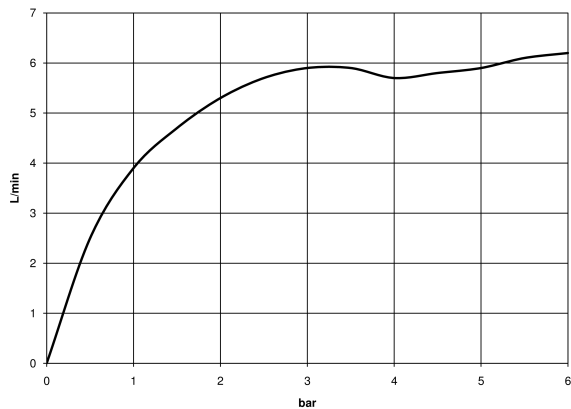

Washbasin - Meta

Single-lever basin mixer with raised base without pop-up waste - polished chrome

Article number: 33 537 660-00

- height of mixer 260 mm
- lead-free
- max. flow 5.7 l/min
- 136 mm projection
- height up to aerator 179 mm
- fixed spout
- 2x screw-in M 10 x 1 pressure hose, leak-tested
- hole diameter 35 mm
- circular, air-enriched flow
- for use on counter-top bowls

polished chrome

Dimensional drawing

All details in mm / inch = mm x 0.0394

## Washbasin - Meta

Single-lever basin mixer with raised base without pop-up waste - polished chrome

Article number: 33 537 660-00

### Flow rate chart