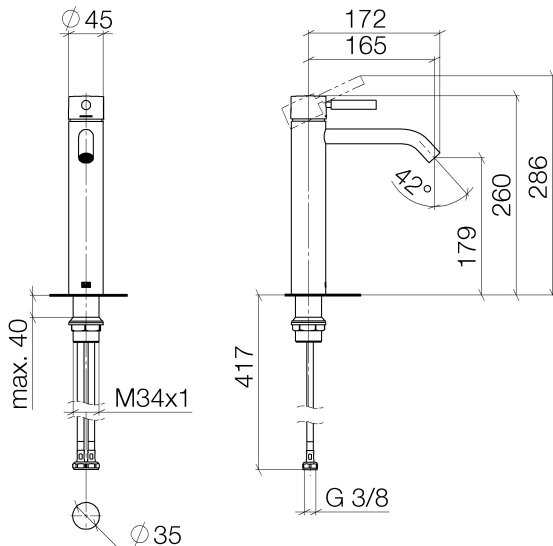

Washbasin - Meta

Single-lever basin mixer with raised base without pop-up waste - polished chrome

Article number: 33 539 660-00

- height of mixer 260 mm
- lead-free
- max. flow 5.7 l/min
- 165 mm projection
- height up to aerator 179 mm
- fixed spout
- 2x screw-in M 10 x 1 pressure hose, leak-tested
- hole diameter 35 mm
- circular, air-enriched flow
- for use on counter-top bowls

polished chrome

Dimensional drawing

All details in mm / inch = mm x 0.0394

Washbasin - Meta

Single-lever basin mixer with raised base without pop-up waste - polished chrome

Article number: 33 539 660-00

Flow rate chart