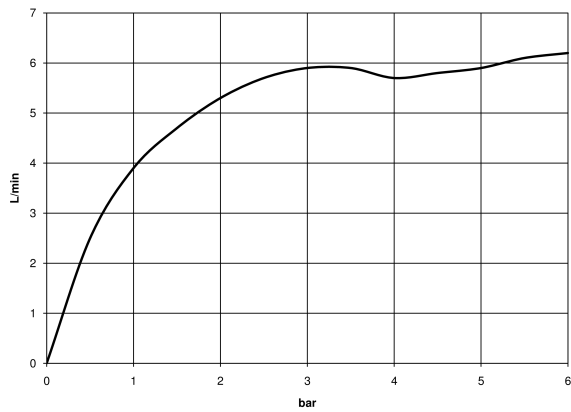

Washbasin - Meta

Single-lever basin mixer with raised base without pop-up waste - polished chrome

Article number: 33 539 660-00

- height of mixer 260 mm
- lead-free
- max. flow 5.7 l/min
- 165 mm projection
- height up to aerator 179 mm
- fixed spout
- 2x screw-in M 10 x 1 pressure hose, leak-tested
- hole diameter 35 mm
- circular, air-enriched flow
- for use on counter-top bowls

polished chrome

Dimensional drawing

All details in mm / inch = mm x 0.0394

Washbasin - Meta

Single-lever basin mixer with raised base without pop-up waste - polished chrome

Article number: 33 539 660-00

Flow rate chart