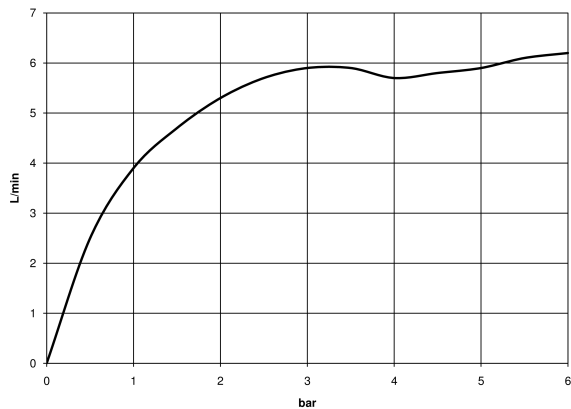

Washbasin - Meta

Single-lever basin mixer with raised base without pop-up waste - polished chrome

Article number: 33 534 661-00

- height of mixer 397 mm
- lead-free
- max. flow 5.7 l/min
- 201 mm projection
- height up to aerator 299 mm
- 2x screw-in M 10 x 1 pressure hose, leak-tested
- hole diameter 35 mm
- circular, air-enriched flow
- pivotable spout 360°
- for use on counter-top bowls

polished chrome

Dimensional drawing

All details in mm / inch = mm x 0.0394

Washbasin - Meta

Single-lever basin mixer with raised base without pop-up waste - polished chrome

Article number: 33 534 661-00

Flow rate chart