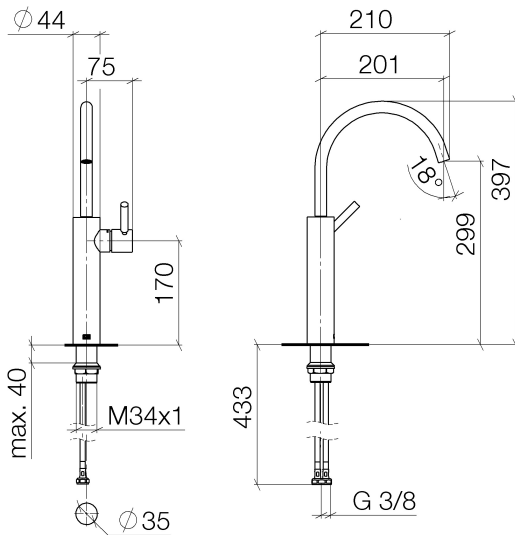

Washbasin - Meta

Single-lever basin mixer with raised base without pop-up waste - polished chrome

Article number: 33 534 661-00

- height of mixer 397 mm
- lead-free
- max. flow 5.7 l/min
- 201 mm projection
- height up to aerator 299 mm
- 2x screw-in M 10 x 1 pressure hose, leak-tested
- hole diameter 35 mm
- circular, air-enriched flow
- pivotable spout 360°
- for use on counter-top bowls

polished chrome

Dimensional drawing

All details in mm / inch = mm x 0.0394

Washbasin - Meta

Single-lever basin mixer with raised base without pop-up waste - polished chrome

Article number: 33 534 661-00

Flow rate chart