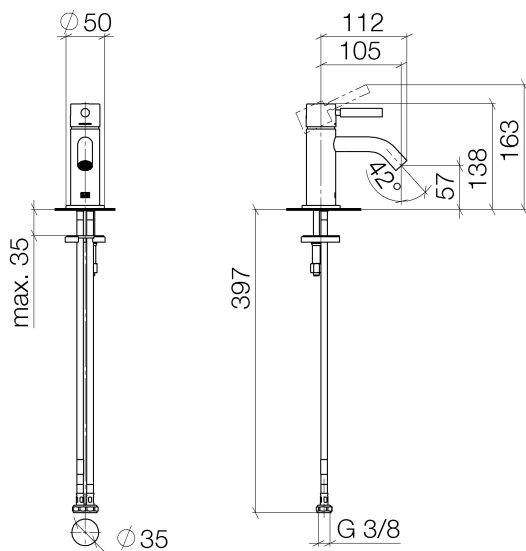

## Washbasin - Meta

Single-lever basin mixer without pop-up waste - polished chrome

Article number: 33 525 660-00

- height of mixer 138 mm
- lead-free
- max. flow 5.7 l/min
- 105 mm projection
- height up to aerator 57 mm
- fixed spout
- 2x screw-in M 10 x 1 pressure hose, leak-tested
- hole diameter 35 mm
- rosette Ø 50 mm optional
- circular, air-enriched flow

## Dimensional drawing

All details in mm / inch = mm x 0.0394

## Washbasin - Meta

Single-lever basin mixer without pop-up waste - polished chrome

Article number: 33 525 660-00