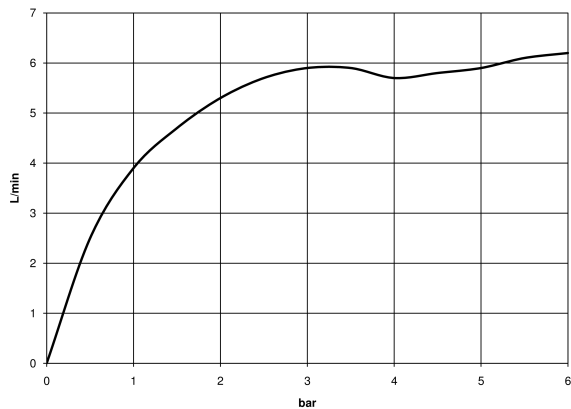

Bidet - Meta

Single-lever bidet mixer with pop-up waste - polished chrome

Article number: 33 600 660-00

- height of mixer 133 mm
- max. flow 5.7 l/min
- 125 mm projection
- height up to aerator 55 mm
- 2x screw-in M 10 x 1 pressure hose, leak-tested
- hole diameter 35 mm
- ball-joint pivotable through 15° (in any direction)
- circular, air-enriched flow

polished chrome

Dimensional drawing

All details in mm / inch = mm x 0.0394

Bidet - Meta

Single-lever bidet mixer with pop-up waste - polished chrome

Article number: 33 600 660-00

Flow rate chart

Other finish variants