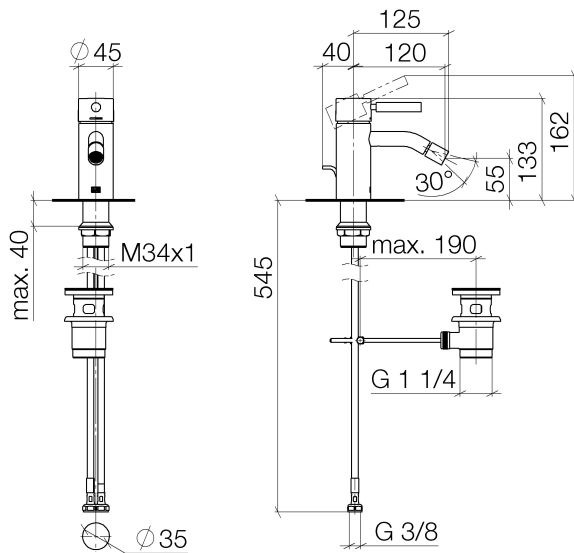

Bidet - Meta

Single-lever bidet mixer with pop-up waste - polished chrome

Article number: 33 600 660-00

- height of mixer 133 mm
- max. flow 5.7 l/min
- 125 mm projection
- height up to aerator 55 mm
- 2x screw-in M 10 x 1 pressure hose, leak-tested
- hole diameter 35 mm
- ball-joint pivotable through 15° (in any direction)
- circular, air-enriched flow

polished chrome

Dimensional drawing

All details in mm / inch = mm x 0.0394

Bidet - Meta

Single-lever bidet mixer with pop-up waste - polished chrome

Article number: 33 600 660-00

Flow rate chart

Other finish variants