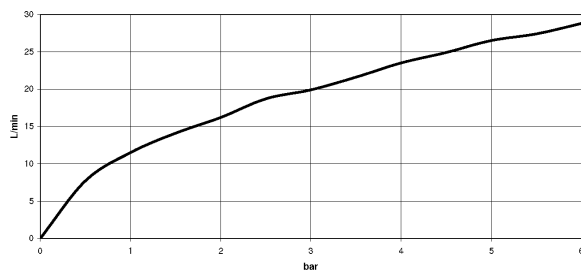

**Shower - Meta**

Single-lever shower mixer for wall mounting - polished chrome

Article number: 33 300 660-00

- 1/2" connection
- 3/8" shower outlet
- slide-on rosettes Ø 60 mm
- gauge 150 mm - 15 mm
- Intrinsic protection against back flow.

polished chrome

**Dimensional drawing**

All details in mm / inch = mm x 0.0394

### Flow rate chart