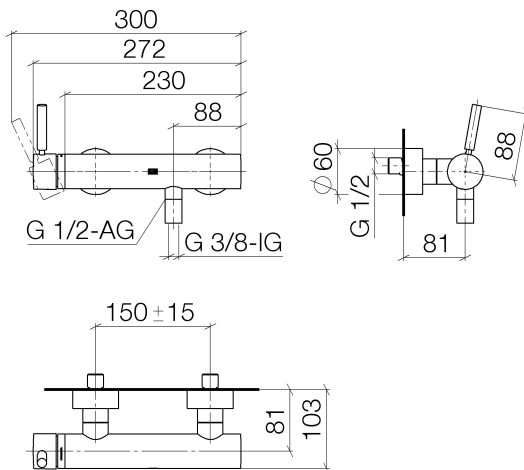

**Shower - Meta**

Single-lever shower mixer for wall mounting - polished chrome

Article number: 33 300 660-00

- 1/2" connection
- 3/8" shower outlet
- slide-on rosettes Ø 60 mm
- gauge 150 mm - 15 mm
- Intrinsic protection against back flow.

polished chrome

**Dimensional drawing**

All details in mm / inch = mm x 0.0394

## Shower - Meta

Single-lever shower mixer for wall mounting - polished chrome

Article number: 33 300 660-00

### Flow rate chart