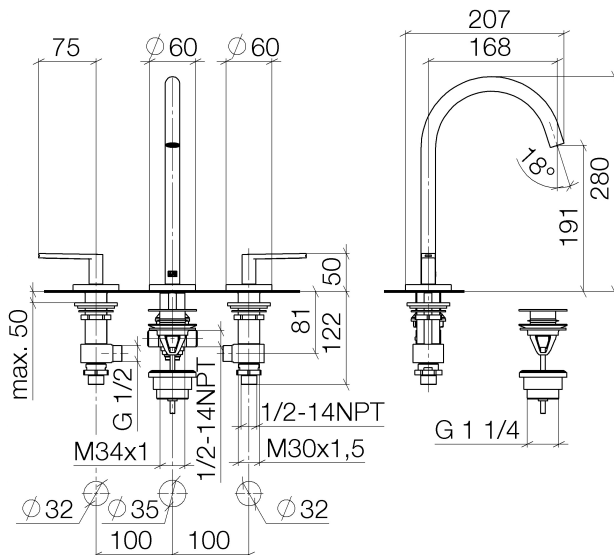

Washbasin - Meta

Three-hole basin mixer with pop-up waste - polished chrome

Article number: 20 713 661-00

- height of mixer 280 mm
- lead-free
- max. flow 5.7 l/min
- 168 mm projection
- height up to aerator 191 mm
- 2x screw-in M 10 x 1 pressure hose, leak-tested
- hole diameter spout 35 mm
- hole diameter valve 32 mm
- rosette Ø 60 mm
- circular, air-enriched flow
- pivotable spout 360°
- Only suitable for basins with an overflow.

polished chrome

Dimensional drawing

All details in mm / inch = mm x 0.0394

Washbasin - Meta

Three-hole basin mixer with pop-up waste - polished chrome

Article number: 20 713 661-00

Flow rate chart

Other finish variants

platinum matt
20 713 661-06

matt black
20 713 661-33

Other finishes on request (x-tra Service)

Washbasin - Meta

Three-hole basin mixer with pop-up waste - polished chrome

Article number: 20 713 661-00

Recommended miscellaneous