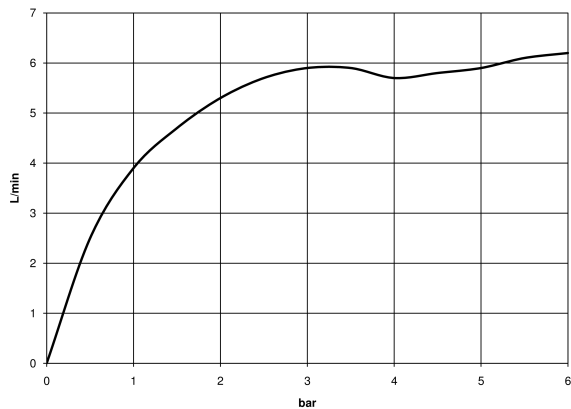

Washbasin - Meta

Three-hole basin mixer with pop-up waste - polished chrome

Article number: 20 713 661-00

- height of mixer 280 mm
- lead-free
- max. flow 5.7 l/min
- 168 mm projection
- height up to aerator 191 mm
- 2x screw-in M 10 x 1 pressure hose, leak-tested
- hole diameter spout 35 mm
- hole diameter valve 32 mm
- rosette Ø 60 mm
- circular, air-enriched flow
- pivotable spout 360°
- Only suitable for basins with an overflow.

polished chrome

Dimensional drawing

All details in mm / inch = mm x 0.0394

Washbasin - Meta

Three-hole basin mixer with pop-up waste - polished chrome

Article number: 20 713 661-00

Flow rate chart

Other finish variants