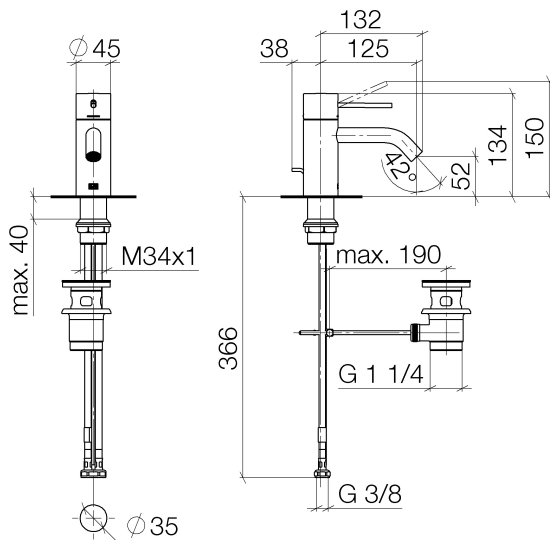

Washbasin - Meta

META SLIM Single-lever basin mixer with pop-up waste - polished chrome

Article number: 33 501 662-00

- height of mixer 134 mm
- lead-free
- max. flow 5.7 l/min
- 125 mm projection
- height up to aerator 52 mm
- fixed spout
- 2x screw-in M 10 x 1 pressure hose, leak-tested
- hole diameter 35 mm
- circular, air-enriched flow
- Only suitable for basins with an overflow.

polished chrome

Dimensional drawing

All details in mm / inch = mm x 0.0394

Washbasin - Meta

META SLIM Single-lever basin mixer with pop-up waste - polished chrome

Article number: 33 501 662-00

Flow rate chart

## Washbasin - Meta

META SLIM Single-lever basin mixer with pop-up waste - polished chrome

Article number: 33 501 662-00