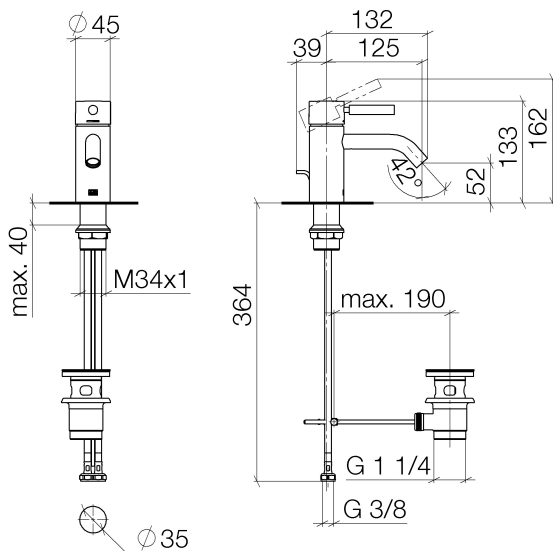

Washbasin - Meta

Single-lever basin mixer with pop-up waste - polished chrome

Article number: 33 501 660-00

- height of mixer 133 mm
- lead-free
- max. flow 5.7 l/min
- 125 mm projection
- height up to aerator 52 mm
- fixed spout
- 2x screw-in M 10 x 1 pressure hose, leak-tested
- hole diameter 35 mm
- circular, air-enriched flow
- Only suitable for basins with an overflow.

polished chrome

Dimensional drawing

All details in mm / inch = mm x 0.0394

Washbasin - Meta

Single-lever basin mixer with pop-up waste - polished chrome

Article number: 33 501 660-00

Flow rate chart

Other finish variants