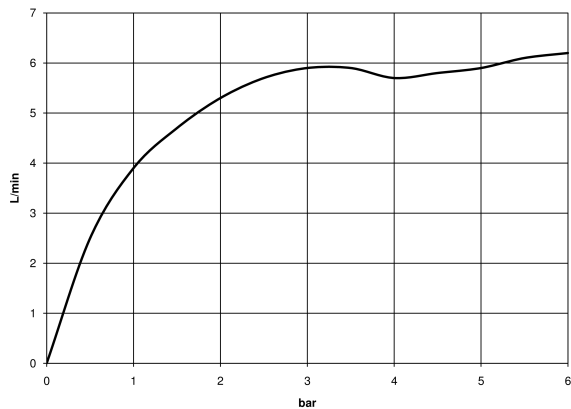

Washbasin - Meta

Single-lever basin mixer without pop-up waste - platinum matt

Article number: 33 526 660-06

- height of mixer 133 mm
- lead-free
- max. flow 5.7 l/min
- 125 mm projection
- height up to aerator 52 mm
- fixed spout
- 2x screw-in M 10 x 1 pressure hose, leak-tested
- hole diameter 35 mm
- circular, air-enriched flow

platinum matt

Dimensional drawing

All details in mm / inch = mm x 0.0394

Washbasin - Meta

Single-lever basin mixer without pop-up waste - platinum matt

Article number: 33 526 660-06

Flow rate chart

Other finish variants