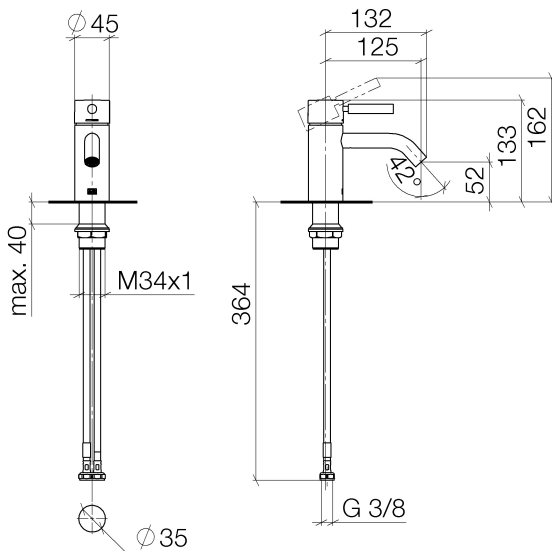

Washbasin - Meta

Single-lever basin mixer without pop-up waste - platinum matt

Article number: 33 526 660-06

- height of mixer 133 mm
- lead-free
- max. flow 5.7 l/min
- 125 mm projection
- height up to aerator 52 mm
- fixed spout
- 2x screw-in M 10 x 1 pressure hose, leak-tested
- hole diameter 35 mm
- circular, air-enriched flow

platinum matt

Dimensional drawing

All details in mm / inch = mm x 0.0394

Washbasin - Meta

Single-lever basin mixer without pop-up waste - platinum matt

Article number: 33 526 660-06

Flow rate chart

Other finish variants

polished chrome
33 526 660-00

matt black
33 526 660-33

Other finishes on request (x-tra Service)