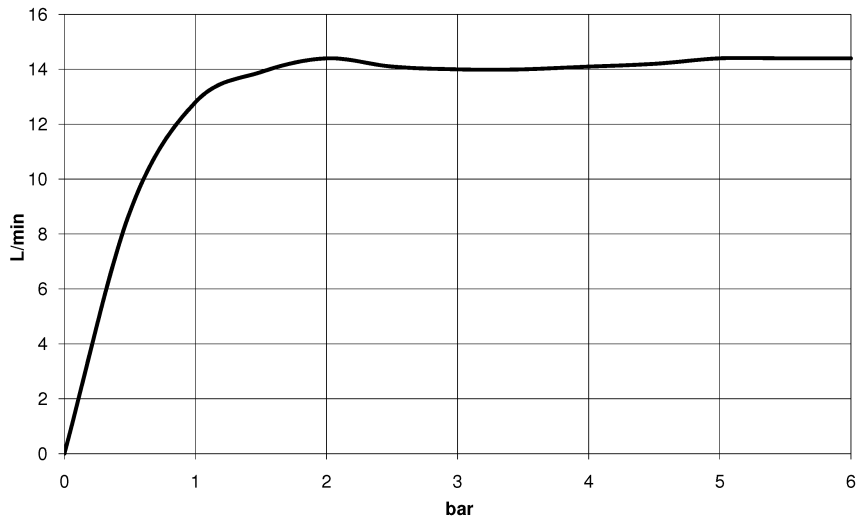

Bath - CL.1

Hand shower - polished chrome

Article number: 28 018 979-00

- three settings: normal flow, soft flow, massage flow
- with anti-scale system
- spray head Ø 100mm
- 1/2" connection
- max. flow 15 l/min
- Fittings group as per DIN 4109: 1
- Intrinsic protection against back flow.

## Dimensional drawing

mm [inches]

All details in mm / inch = mm x 0.0394

Bath - CL.1

Hand shower - polished chrome

Article number: 28 018 979-00

### Flow rate chart

Bath - CL.1

Hand shower - polished chrome

Article number: 28 018 979-00