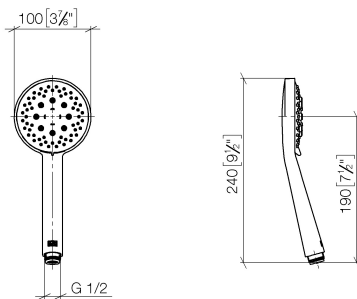

Bath - CL.1

Hand shower - polished chrome

Article number: 28 018 979-00

- three settings: normal flow, soft flow, massage flow
- with anti-scale system
- spray head Ø 100mm
- 1/2" connection
- max. flow 15 l/min
- Fittings group as per DIN 4109: 1
- Intrinsic protection against back flow.

## Dimensional drawing

mm [inches]

All details in mm / inch = mm x 0.0394

Bath - CL.1

Hand shower - polished chrome

Article number: 28 018 979-00

### Flow rate chart

Bath - CL.1

Hand shower - polished chrome

Article number: 28 018 979-00