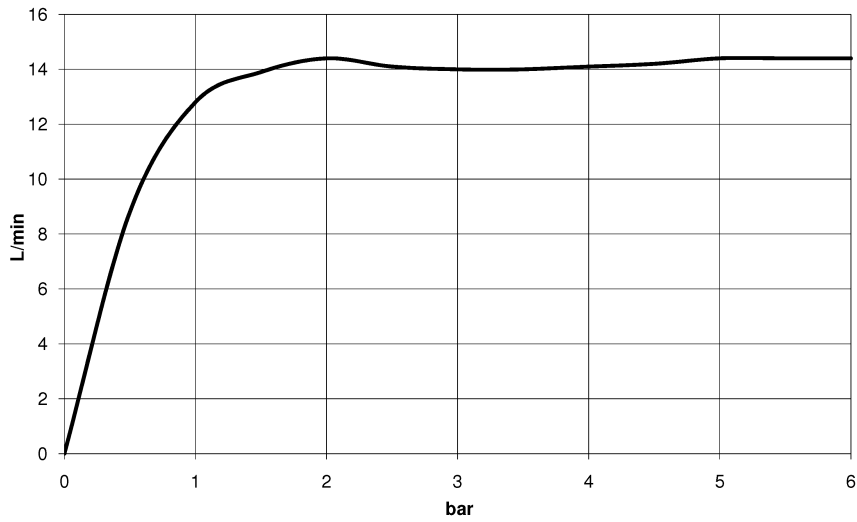

Bath - CL.1

Hand shower - polished chrome

Article number: 28 016 979-00

- three settings: normal flow, soft flow, massage flow
- with anti-scale system
- spray head Ø 130 mm
- 1/2" connection
- max. flow 15 l/min
- Fittings group as per DIN 4109: 1
- Intrinsic protection against back flow.

polished chrome

Discontinued articles/items available to order until 31.12.9999

Dimensional drawing

mm [inches]

All details in mm / inch = mm x 0.0394

Bath - CL.1

Hand shower - polished chrome

Article number: 28 016 979-00

Flow rate chart

Bath - CL.1

Hand shower - polished chrome

Article number: 28 016 979-00

Other finish variants

platinum matt
28 016 979-06

platinum
28 016 979-08

brushed Durabrass
28 016 979-28