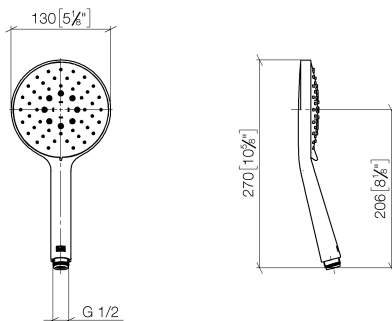

Bath - CL.1

Hand shower - polished chrome

Article number: 28 016 979-00

- three settings: normal flow, soft flow, massage flow
- with anti-scale system
- spray head Ø 130 mm
- 1/2" connection
- max. flow 15 l/min
- Fittings group as per DIN 4109: 1
- Intrinsic protection against back flow.

polished chrome

Discontinued articles/items available to order until 31.12.9999

Dimensional drawing

mm [inches]

All details in mm / inch = mm x 0.0394

Bath - CL.1

Hand shower - polished chrome

Article number: 28 016 979-00

Flow rate chart

Bath - CL.1

Hand shower - polished chrome

Article number: 28 016 979-00

Other finish variants

platinum matt
28 016 979-06

platinum
28 016 979-08

brushed Durabrass
28 016 979-28