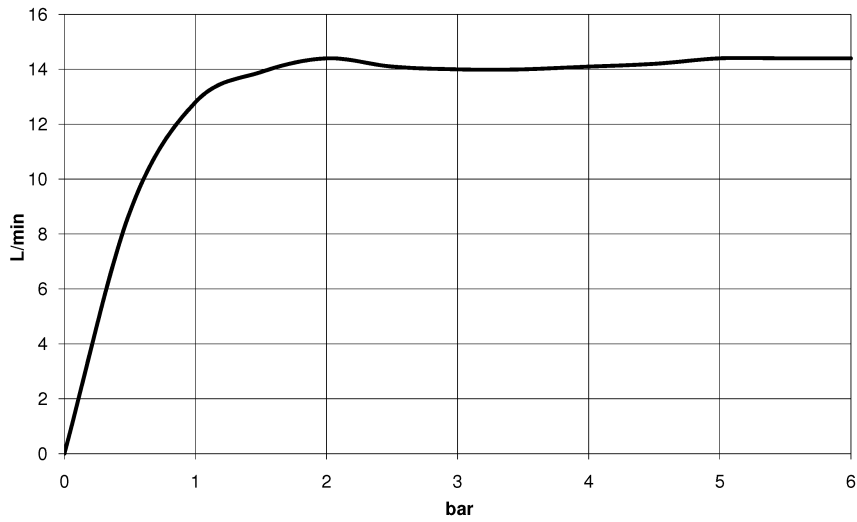

Bath - CL.1

Hand shower - polished chrome

Article number: 28 012 979-00

- four settings: normal flow, soft flow, massage flow, cascade
- with anti-scale system
- spray head Ø 120mm
- 1/2" connection
- max. flow 15 l/min
- Fittings group as per DIN 4109: 1
- Intrinsic protection against back flow.

polished chrome

Discontinued articles/items available to order until 31.12.9999

Dimensional drawing

mm [inches]

All details in mm / inch = mm x 0.0394

Bath - CL.1

Hand shower - polished chrome

Article number: 28 012 979-00

Flow rate chart

Bath - CL.1

Hand shower - polished chrome

Article number: 28 012 979-00

Other finish variants

platinum matt
28 012 979-06

platinum
28 012 979-08

brushed Durabrass
28 012 979-28