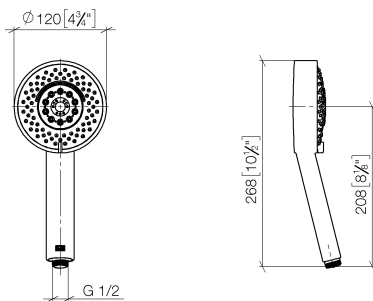

Bath - CL.1

Hand shower - polished chrome

Article number: 28 012 979-00

- four settings: normal flow, soft flow, massage flow, cascade
- with anti-scale system
- spray head Ø 120mm
- 1/2" connection
- max. flow 15 l/min
- Fittings group as per DIN 4109: 1
- Intrinsic protection against back flow.

polished chrome

Discontinued articles/items available to order until 31.12.9999

Dimensional drawing

mm [inches]

All details in mm / inch = mm x 0.0394

Bath - CL.1

Hand shower - polished chrome

Article number: 28 012 979-00

Flow rate chart

Bath - CL.1

Hand shower - polished chrome

Article number: 28 012 979-00

Other finish variants

platinum matt
28 012 979-06

platinum
28 012 979-08

brushed Durabrass
28 012 979-28