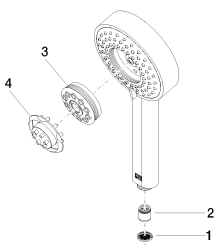

Bath - CL.1

Hand shower - polished chrome

Article number: 28 012 979-00

- four settings: normal flow, soft flow, massage flow, cascade
- with anti-scale system
- spray head Ø 120mm
- 1/2" connection
- max. flow 15 l/min
- Fittings group as per DIN 4109: 1
- Intrinsic protection against back flow.

polished chrome

Discontinued articles/items available to order until 31.12.9999

Dimensional drawing

mm [inches]

All details in mm / inch = mm x 0.0394

Bath - CL.1

Hand shower - polished chrome

Article number: 28 012 979-00

Flow rate chart

Bath - CL.1

Hand shower - polished chrome

Article number: 28 012 979-00

Other finish variants

platinum matt
28 012 979-06

platinum
28 012 979-08

brushed Durabrass
28 012 979-28

matt black
28 012 979-33

Dark Platinum matt
28 012 979-99

Other finishes on request (x-tra Service)

Spare parts list

| No. | Item Number | Name | Quantity used |
|-----|--------------------|---------------------|---------------|
| 1 | 09 23 01 039 90 | sieve | 1 |
| 2 | 09 23 01 046 90 | back-flow preventer | 1 |
| 3 | 04 12 11 071 00 90 | shower | 1 |
| 4 | 09 30 09 022 90 | key | 1 |