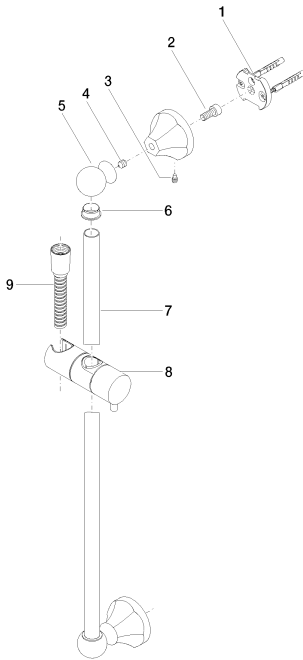

Shower - Madison

Shower set without hand shower - polished chrome

Article number: 26 413 370-00

- slide bar
- Pipe diameter 18 mm
- rosettes Ø 60 mm
- gauge 850 mm
- metal shower hose 1750mm with integrated anti-twist protection
- shower hose connector 1/2"
- This article does not include a hand shower!
- NOTE: Hand shower sold separately. Please see hand shower options under the miscellaneous articles section of each series.

polished chrome

Dimensional drawing

All details in mm / inch = mm x 0.0394

Shower - Madison

Shower set without hand shower - polished chrome

Article number: 26 413 370-00

Shower - Madison

Shower set without hand shower - polished chrome

35 085 970 90
Concealed wall elbow -

28 450 370-00
Wall elbow - polished chrome

Shower - Madison

Shower set without hand shower - polished chrome

Article number: 26 413 370-00

Spare parts list

No.	Item Number	Name	Quantity used
1	05 17 97 507 00 90	Attachment set 52 x 45 x 70 mm -	2
2	09 30 30 048 90	Mounting M8 x 18 mm -	2
3	09 31 11 140 90	Mounting M6 x 10 mm -	2
4	09 31 11 002 90	Mounting M8 x 10 mm -	2
5	09 21 40 020-00	Ball joint 32 x 35 x 46,5 mm - polished chrome	2
6	09 18 40 009 90	Sleeve Ø 23 x 10 mm -	2
7	08 28 22 596-00	Pipe Ø 18 x 870 mm - polished chrome	1
8	12 580 970-00	Slide unit - polished chrome	1
9	28 204 970-00	Metal shower hose 1/2" x 1/2" x 1750 mm - polished chrome	1