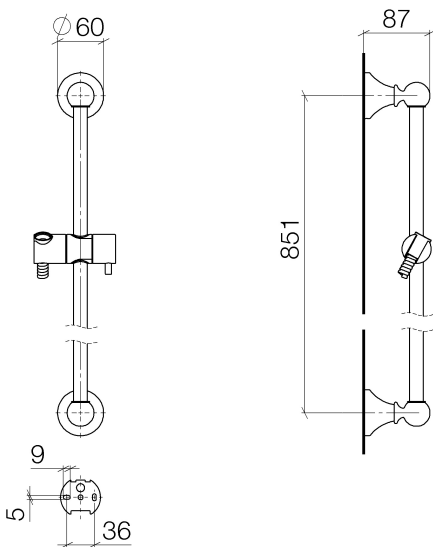

Shower - Madison

Shower set without hand shower - polished chrome

Article number: 26 413 370-00

- slide bar
- Pipe diameter 18 mm
- rosettes Ø 60 mm
- gauge 850 mm
- metal shower hose 1750mm with integrated anti-twist protection
- shower hose connector 1/2"
- This article does not include a hand shower!
- NOTE: Hand shower sold separately. Please see hand shower options under the miscellaneous articles section of each series.

polished chrome

Dimensional drawing

All details in mm / inch = mm x 0.0394

Shower - Madison

Shower set without hand shower - polished chrome

Article number: 26 413 370-00

Shower - Madison

Shower set without hand shower - polished chrome

Article number: 26 413 370-00

Other finish variants

platinum matt
26 413 370-06

platinum
26 413 370-08

Durabrass
26 413 370-09

brushed Durabrass
26 413 370-28

Dark Platinum matt
26 413 370-99

Other finishes on request (x-tra Service)

35 085 970 90
Concealed wall elbow -

28 450 370-00
Wall elbow - polished chrome

Shower - Madison

Shower set without hand shower - polished chrome

Article number: 26 413 370-00

Spare parts list

No.	Item Number	Name	Quantity used
1	05 17 97 507 00 90	Attachment set 52 x 45 x 70 mm -	2
2	09 30 30 048 90	Mounting M8 x 18 mm -	2
3	09 31 11 140 90	Mounting M6 x 10 mm -	2
4	09 31 11 002 90	Mounting M8 x 10 mm -	2
5	09 21 40 020-00	Ball joint 32 x 35 x 46,5 mm - polished chrome	2
6	09 18 40 009 90	Sleeve Ø 23 x 10 mm -	2
7	08 28 22 596-00	Pipe Ø 18 x 870 mm - polished chrome	1
8	12 580 970-00	Slide unit - polished chrome	1
9	28 204 970-00	Metal shower hose 1/2" x 1/2" x 1750 mm - polished chrome	1