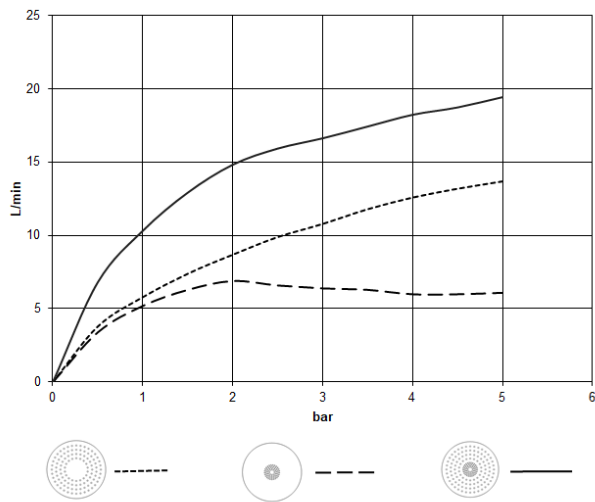

Shower - Meta

Rain shower for ceiling fixing with light 300 mm - Chrome

Article number: 28 032 970-00

Date of manufacture from 5/1/2022

- rain shower Ø 300 mm
- Rain flow, max. flow rate 12 l/min
- Spray flow, max. flow rate 6 l/min
- Distance to ceiling from bottom edge of shower 40 mm
- with anti-scale system
- central LED Spot 3000 K
- includes light bulbs with a Class F energy efficiency

Chrome

Miscellaneous items are required for this article.

Dimensional drawing

Shower - Meta

Rain shower for ceiling fixing with light 300 mm - Chrome

Article number: 28 032 970-00

Date of manufacture from 5/1/2022

All details in mm / inch = mm x 0.0394

Flow rate chart

Shower - Meta

Rain shower for ceiling fixing with light 300 mm - Chrome

Article number: 28 032 970-00

Date of manufacture from 5/1/2022

Other finish variants