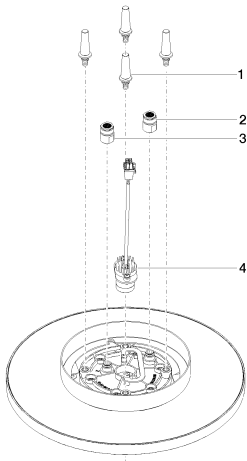

Shower - Meta

Rain shower for ceiling fixing with light 300 mm - Chrome

Article number: 28 032 970-00

Date of manufacture from 5/1/2022

- rain shower Ø 300 mm
- Rain flow, max. flow rate 12 l/min
- Spray flow, max. flow rate 6 l/min
- Distance to ceiling from bottom edge of shower 40 mm
- with anti-scale system
- central LED Spot 3000 K
- includes light bulbs with a Class F energy efficiency

All details in mm / inch = mm x 0.0394

Flow rate chart

Shower - Meta

Rain shower for ceiling fixing with light 300 mm - Chrome

Article number: 28 032 970-00

Date of manufacture from 5/1/2022

Other finish variants

Brushed Chrome

28 032 970-93

Brushed Dark Platinum

28 032 970-99

Other finishes on request (x-tra Service)

Shower - Meta

Rain shower for ceiling fixing with light 300 mm - Chrome

Article number: 28 032 970-00

Date of manufacture from 5/1/2022

35 042 970 90

Concealed ceiling installation
box for ceiling fixing with light

Spare parts list

No.	Item Number	Name	Quantity used
1	90 17 20 263 00 90	fixing set	1
2	90 24 03 309 01 90	connection	1
3	90 24 03 309 00 90	connection	1
4	90 10 01 225 00 90	electronic accessories	1