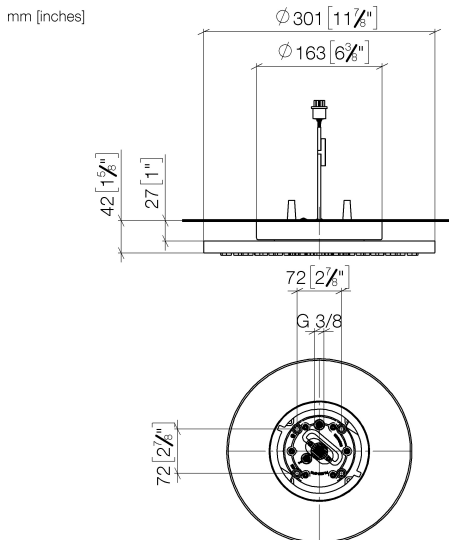

Shower - Meta

Rain shower for ceiling fixing with light 300 mm - Chrome

Article number: 28 032 970-00

Date of manufacture from 5/1/2022

- rain shower Ø 300 mm
- Rain flow, max. flow rate 12 l/min
- Spray flow, max. flow rate 6 l/min
- Distance to ceiling from bottom edge of shower 40 mm
- with anti-scale system
- central LED Spot 3000 K
- includes light bulbs with a Class F energy efficiency

Chrome

Miscellaneous items are required for this article.

Dimensional drawing

Shower - Meta

Rain shower for ceiling fixing with light 300 mm - Chrome

Article number: 28 032 970-00

Date of manufacture from 5/1/2022

All details in mm / inch = mm x 0.0394

Flow rate chart

Shower - Meta

Rain shower for ceiling fixing with light 300 mm - Chrome

Article number: 28 032 970-00

Date of manufacture from 5/1/2022

Other finish variants

Brushed Chrome

28 032 970-93

Brushed Dark Platinum

28 032 970-99

Other finishes on request (x-tra Service)

Shower - Meta

Rain shower for ceiling fixing with light 300 mm - Chrome

Article number: 28 032 970-00