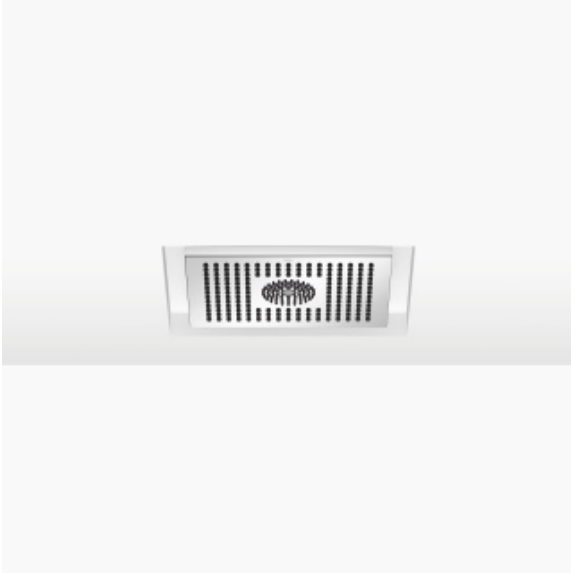

Shower - CYO

Rain shower for ceiling installation with light 300 x 240 mm - Chrome

Article number: 28 044 980-00

Date of manufacture from 5/1/2022

- rain shower 300 x 240mm
- Rain flow, max. flow rate 12 l/min
- Spray flow, max. flow rate 6 l/min
- min. recess depth 137,5 mm
- with anti-scale system
- central RGBW LED spot
- RGBW LED ambient lighting
- includes light bulbs with a Class G energy efficiency

Chrome

Miscellaneous items are required for this article.

Dimensional drawing

Shower - CYO

Rain shower for ceiling installation with light 300 x 240 mm - Chrome

Article number: 28 044 980-00

Date of manufacture from 5/1/2022

All details in mm / inch = mm x 0.0394

Flow rate chart

Shower - CYO

Rain shower for ceiling installation with light 300 x 240 mm - Chrome

Article number: 28 044 980-00

Date of manufacture from 5/1/2022

Other finish variants

Brushed Dark Platinum

28 044 980-99

Other finishes on request (x-tra Service)

Shower - CYO

Rain shower for ceiling installation with light 300 x 240 mm - Chrome

Article number: 28 044 980-00

Date of manufacture from 5/1/2022