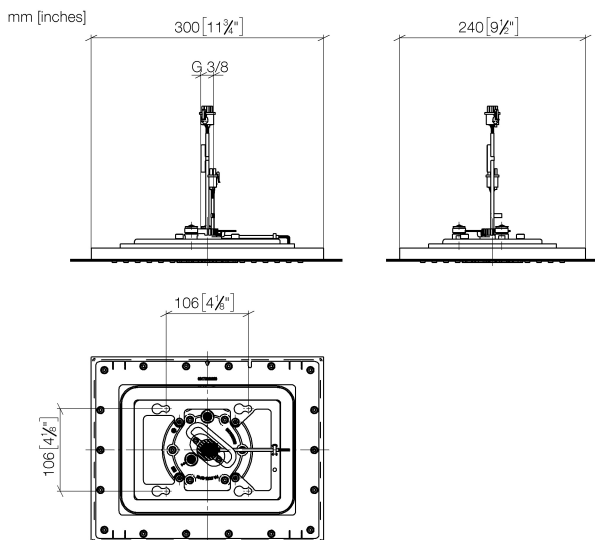

Shower - CYO

Rain shower for ceiling installation with light 300 x 240 mm - Chrome

Article number: 28 044 980-00

Date of manufacture from 5/1/2022

- rain shower 300 x 240mm
- Rain flow, max. flow rate 12 l/min
- Spray flow, max. flow rate 6 l/min
- min. recess depth 137,5 mm
- with anti-scale system
- central RGBW LED spot
- RGBW LED ambient lighting
- includes light bulbs with a Class G energy efficiency

Chrome

Miscellaneous items are required for this article.

Dimensional drawing

Shower - CYO

Rain shower for ceiling installation with light 300 x 240 mm - Chrome

Article number: 28 044 980-00

Date of manufacture from 5/1/2022

All details in mm / inch = mm x 0.0394

Flow rate chart

Shower - CYO

Rain shower for ceiling installation with light 300 x 240 mm - Chrome

Article number: 28 044 980-00

Date of manufacture from 5/1/2022

Other finish variants