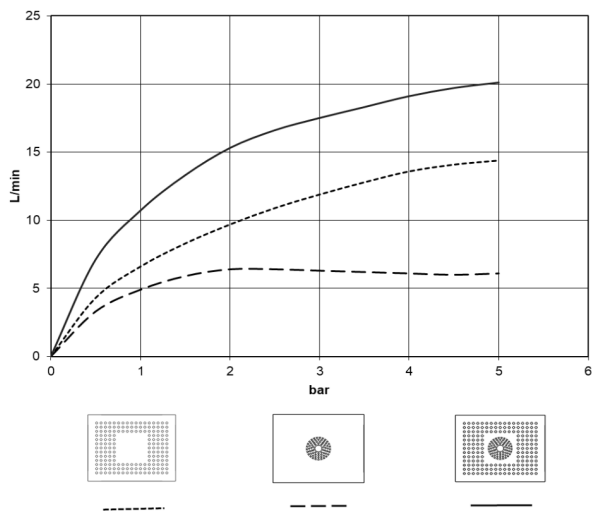

Shower - CYO

Rain shower for ceiling installation with light 300 x 240 mm - Chrome

Article number: 28 044 980-00

Date of manufacture from 5/1/2022

- rain shower 300 x 240mm
- Rain flow, max. flow rate 12 l/min
- Spray flow, max. flow rate 6 l/min
- min. recess depth 137,5 mm
- with anti-scale system
- central RGBW LED spot
- RGBW LED ambient lighting
- includes light bulbs with a Class G energy efficiency

Chrome

Miscellaneous items are required for this article.

Dimensional drawing

Shower - CYO

Rain shower for ceiling installation with light 300 x 240 mm - Chrome

Article number: 28 044 980-00

Date of manufacture from 5/1/2022

All details in mm / inch = mm x 0.0394

Flow rate chart

Shower - CYO

Rain shower for ceiling installation with light 300 x 240 mm - Chrome

Article number: 28 044 980-00

Date of manufacture from 5/1/2022

Other finish variants