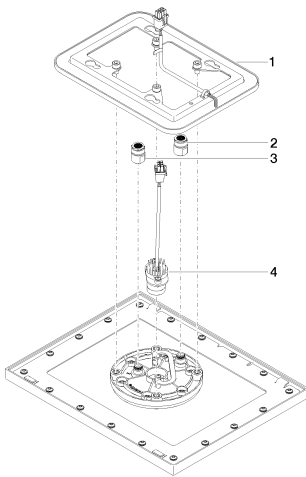

Shower - CYO

Rain shower for ceiling installation with light 300 x 240 mm - Chrome

Article number: 28 044 980-00

Date of manufacture from 5/1/2022

- rain shower 300 x 240mm
- Rain flow, max. flow rate 12 l/min
- Spray flow, max. flow rate 6 l/min
- min. recess depth 137,5 mm
- with anti-scale system
- central RGBW LED spot
- RGBW LED ambient lighting
- includes light bulbs with a Class G energy efficiency

All details in mm / inch = mm x 0.0394

Flow rate chart

Shower - CYO

Rain shower for ceiling installation with light 300 x 240 mm - Chrome

Article number: 28 044 980-00

Date of manufacture from 5/1/2022

Other finish variants

Brushed Dark Platinum

28 044 980-99

Other finishes on request (x-tra Service)

Shower - CYO

Rain shower for ceiling installation with light 300 x 240 mm - Chrome

Article number: 28 044 980-00

Date of manufacture from 5/1/2022

35 044 970 90

Concealed ceiling installation
box for ceiling installation with
light -

Spare parts list

No.	Item Number	Name	Quantity used
1	90 10 01 224 00 90	electronic accessories	1
2	90 24 03 309 01 90	connection	1
3	90 24 03 309 00 90	connection	1
4	90 10 01 225 00 90	electronic accessories	1