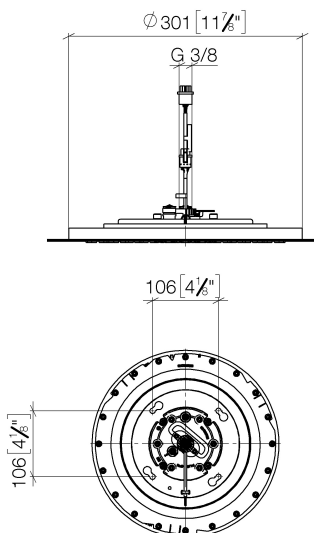

Shower - Meta

Rain shower for ceiling installation with light 300 mm - Chrome

Article number: 28 034 970-00

Date of manufacture from 5/1/2022

- rain shower Ø 300 mm
- Rain flow, max. flow rate 12 l/min
- min. recess depth 137,5 mm
- Spray flow, max. flow rate 6 l/min
- with anti-scale system
- central RGBW LED spot
- RGBW LED ambient lighting
- includes light bulbs with a Class G energy efficiency

Chrome

Miscellaneous items are required for this article.

Dimensional drawing

mm [inches]

Shower - Meta

Rain shower for ceiling installation with light 300 mm - Chrome

Article number: 28 034 970-00

Date of manufacture from 5/1/2022

All details in mm / inch = mm x 0.0394

Flow rate chart

Shower - Meta

Rain shower for ceiling installation with light 300 mm - Chrome

Article number: 28 034 970-00

Date of manufacture from 5/1/2022

Other finish variants