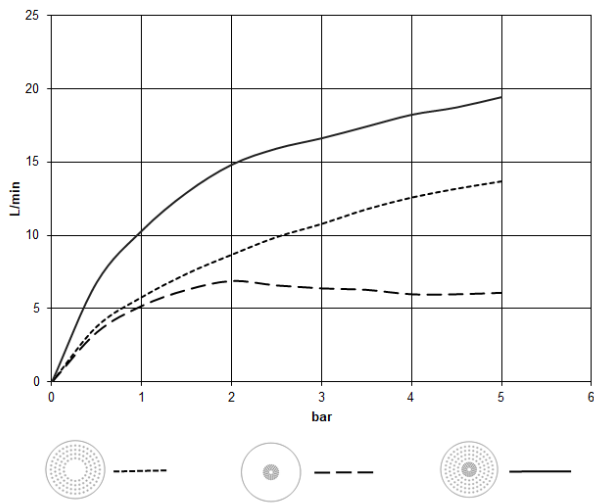

Shower - Meta

Rain shower for ceiling installation with light 300 mm - Chrome

Article number: 28 034 970-00

Date of manufacture from 5/1/2022

- rain shower Ø 300 mm
- Rain flow, max. flow rate 12 l/min
- min. recess depth 137,5 mm
- Spray flow, max. flow rate 6 l/min
- with anti-scale system
- central RGBW LED spot
- RGBW LED ambient lighting
- includes light bulbs with a Class G energy efficiency

Chrome

Miscellaneous items are required for this article.

Dimensional drawing

mm [inches]

Shower - Meta

Rain shower for ceiling installation with light 300 mm - Chrome

Article number: 28 034 970-00

Date of manufacture from 5/1/2022

All details in mm / inch = mm x 0.0394

Flow rate chart

Shower - Meta

Rain shower for ceiling installation with light 300 mm - Chrome

Article number: 28 034 970-00

Date of manufacture from 5/1/2022

Other finish variants