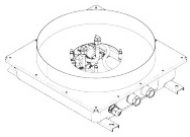

35 034 970 90

Concealed ceiling installation
box for ceiling installation with
light -