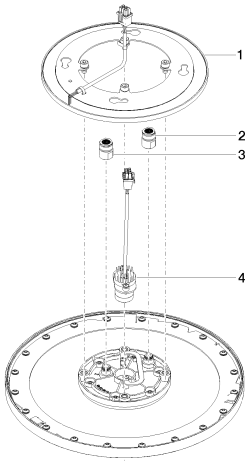

Shower - Meta

Rain shower for ceiling installation with light 300 mm - Chrome

Article number: 28 034 970-00

Date of manufacture from 5/1/2022

- rain shower Ø 300 mm
- Rain flow, max. flow rate 12 l/min
- min. recess depth 137,5 mm
- Spray flow, max. flow rate 6 l/min
- with anti-scale system
- central RGBW LED spot
- RGBW LED ambient lighting
- includes light bulbs with a Class G energy efficiency

All details in mm / inch = mm x 0.0394

Flow rate chart

Shower - Meta

Rain shower for ceiling installation with light 300 mm - Chrome

Article number: 28 034 970-00

Date of manufacture from 5/1/2022

Other finish variants

Brushed Chrome

28 034 970-93

Brushed Dark Platinum

28 034 970-99

Other finishes on request (x-tra Service)

Shower - Meta

Rain shower for ceiling installation with light 300 mm - Chrome

Article number: 28 034 970-00

Date of manufacture from 5/1/2022

35 034 970 90

Concealed ceiling installation
box for ceiling installation with
light -

Spare parts list

No.	Item Number	Name	Quantity used
1	90 10 01 221 00 90	electronic accessories	1
2	90 24 03 309 01 90	connection	1
3	90 24 03 309 00 90	connection	1
4	90 10 01 225 00 90	electronic accessories	1