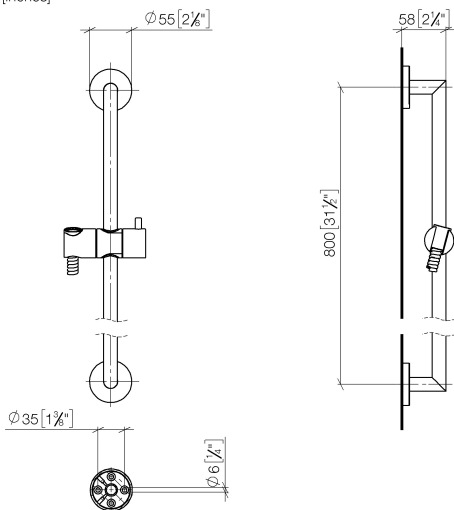

Shower - Series-various

Shower set without hand shower - polished chrome

Article number: 26 413 625-00

- slide bar
- Pipe diameter 18 mm
- rosette Ø 55 mm
- gauge 800 mm
- metal shower hose 1750mm with integrated anti-twist protection
- shower hose connector 3/8"
- This article does not include a hand shower!
- NOTE: Hand shower sold separately. Please see hand shower options under the miscellaneous articles section of each series.

polished chrome

Dimensional drawing

mm [inches]

All details in mm / inch = mm x 0.0394

Shower - Series—various

Shower set without hand shower - polished chrome

Article number: 26 413 625-00

Shower - Series-various

Article number: 26 413 625-00

Spare parts list

No.	Item Number	Name	Quantity used
1	05 17 62 500 00 90	Attachment set M50 x 1,5 mm -	2
2	09 14 10 032 90	O-Ring 18,1 x 1,6 mm -	2
3	08 27 62 500-00	Rosette Ø 55 x 9,5 mm - polished chrome	2
4	05 28 22 590 01-00	Pipe 21 x 818 x 60 mm - polished chrome	1
5	12 580 970-00	Slide unit - polished chrome	1
6	28 322 970-00	Metal shower hose 1/2" x 3/8" x 1750 mm - polished chrome	1