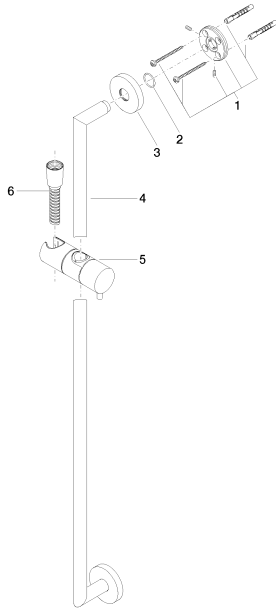

Shower - Series-various

Shower set without hand shower - polished chrome

Article number: 26 413 625-00

- slide bar
- Pipe diameter 18 mm
- rosette Ø 55 mm
- gauge 800 mm
- metal shower hose 1750mm with integrated anti-twist protection
- shower hose connector 3/8"
- This article does not include a hand shower!
- NOTE: Hand shower sold separately. Please see hand shower options under the miscellaneous articles section of each series.

polished chrome

Dimensional drawing

mm [inches]

All details in mm / inch = mm x 0.0394

Shower - Series—various

Shower set without hand shower - polished chrome

Article number: 26 413 625-00

Shower - Series-various

chrome matt
26 413 625-93

Dark Platinum matt
26 413 625-99

Other finishes on request (x-tra Service)

35 085 970 90
Concealed wall elbow -

28 450 625-00
Wall elbow - polished chrome

Shower - Series—various

Shower set without hand shower - polished chrome

Article number: 26 413 625-00

Spare parts list

No.	Item Number	Name	Quantity used
1	05 17 62 500 00 90	Attachment set M50 x 1,5 mm -	2
2	09 14 10 032 90	O-Ring 18,1 x 1,6 mm -	2
3	08 27 62 500-00	Rosette Ø 55 x 9,5 mm - polished chrome	2
4	05 28 22 590 01-00	Pipe 21 x 818 x 60 mm - polished chrome	1
5	12 580 970-00	Slide unit - polished chrome	1
6	28 322 970-00	Metal shower hose 1/2" x 3/8" x 1750 mm - polished chrome	1