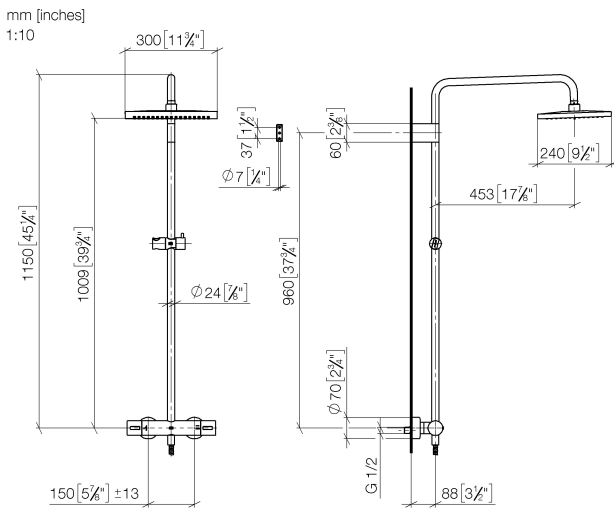

Shower - Deque

Showerpipe with shower thermostat without hand shower - polished chrome

Article number: 34 459 980-00

- shower with fixed riser projection 453 mm
- overhead shower: rain flow
- rain shower 300 x 240mm
- rain shower with anti-scale system
- max. rainshower flow 14 l/min
- rotary diverter with volume control and shut-off function
- slide-on rosettes Ø 70 mm
- height of fittings up to rain shower (bottom edge) 985mm
- height of fittings up to top edge of elbow 1170mm
- gauge 150 mm - 13 mm
- metal shower hose 1750mm with integrated anti-twist protection
- 1/2" connection
- slide bar
- Pipe diameter 23.5 mm
- Fittings group as per DIN 4109: 1
- This article does not include a hand shower!
- Intrinsic protection against back flow.

polished chrome

Miscellaneous items are required for this article.

Shower - Deque

Showerpipe with shower thermostat without hand shower - polished chrome

Article number: 34 459 980-00

Dimensional drawing

All details in mm / inch = mm x 0.0394

Flow rate chart

Shower - Deque

Showerpipe with shower thermostat without hand shower - polished chrome

Article number: 34 459 980-00

Other finish variants

platinum matt
34 459 980-06

platinum
34 459 980-08

brushed Durabrass
34 459 980-28

Article number: 34 459 980-00

Spare parts list

No.	Item Number	Name	Quantity used
1	04 12 05 063 00-00	Rain shower 300 x 240 mm - polished chrome	1
2	09 23 01 039 90	Sieve seal Ø 19 x 5,5 mm -	1
3	90 28 22 348 00-00	pipe	1
4	90 17 11 150 00-00	holder	1
5	90 28 22 349 00-00	pipe	1
6	04 17 01 250 00-00	connection	1
7	90 17 33 015 00-00	handle	2
8	09 14 20 026 90	Washer Centellen WS 3820 14 x 8 x 2 mm Centellen WS 3820 -	1
9	12 570 970-00	Slide unit - polished chrome	1
10	28 322 970-00	Metal shower hose 1/2" x 3/8" x 1750 mm - polished chrome	1