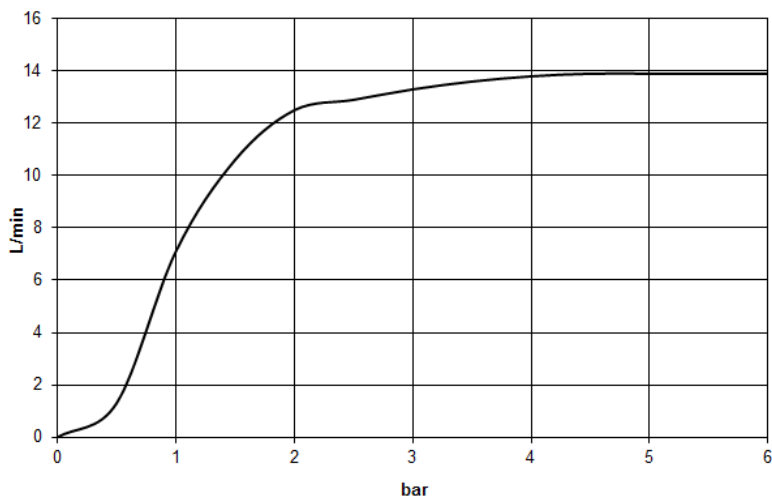

Shower - Deque

Showerpipe with shower thermostat without hand shower - polished chrome

Article number: 34 459 980-00

- shower with fixed riser projection 453 mm
- overhead shower: rain flow
- rain shower 300 x 240mm
- rain shower with anti-scale system
- max. rainshower flow 14 l/min
- rotary diverter with volume control and shut-off function
- slide-on rosettes Ø 70 mm
- height of fittings up to rain shower (bottom edge) 985mm
- height of fittings up to top edge of elbow 1170mm
- gauge 150 mm - 13 mm
- metal shower hose 1750mm with integrated anti-twist protection
- 1/2" connection
- slide bar
- Pipe diameter 23.5 mm
- Fittings group as per DIN 4109: 1
- This article does not include a hand shower!
- Intrinsic protection against back flow.

polished chrome

Miscellaneous items are required for this article.

Shower - Deque

Showerpipe with shower thermostat without hand shower - polished chrome

Article number: 34 459 980-00

Dimensional drawing

All details in mm / inch = mm x 0.0394

Flow rate chart

Shower - Deque

Showerpipe with shower thermostat without hand shower - polished chrome

Article number: 34 459 980-00

Other finish variants

platinum matt
34 459 980-06

platinum
34 459 980-08

brushed Durabrass
34 459 980-28