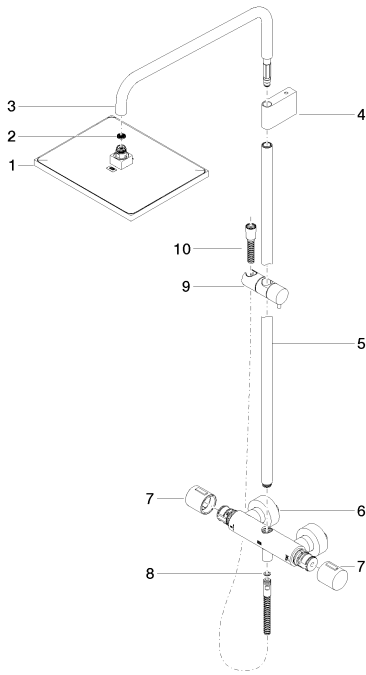

Shower - Deque

Showerpipe with shower thermostat without hand shower - polished chrome

Article number: 34 459 980-00

- shower with fixed riser projection 453 mm
- overhead shower: rain flow
- rain shower 300 x 240mm
- rain shower with anti-scale system
- max. rainshower flow 14 l/min
- rotary diverter with volume control and shut-off function
- slide-on rosettes Ø 70 mm
- height of fittings up to rain shower (bottom edge) 985mm
- height of fittings up to top edge of elbow 1170mm
- gauge 150 mm - 13 mm
- metal shower hose 1750mm with integrated anti-twist protection
- 1/2" connection
- slide bar
- Pipe diameter 23.5 mm
- Fittings group as per DIN 4109: 1
- This article does not include a hand shower!
- Intrinsic protection against back flow.

polished chrome

Miscellaneous items are required for this article.

Shower - Deque

Showerpipe with shower thermostat without hand shower - polished chrome

Article number: 34 459 980-00

Dimensional drawing

All details in mm / inch = mm x 0.0394

28 017 979-00 0010

Hand shower - polished
chrome

28 018 979-00

Hand shower - polished
chrome

28 019 979-00

Hand shower - polished
chrome

Shower - Deque

Showerpipe with shower thermostat without hand shower - polished chrome

Article number: 34 459 980-00

Spare parts list

No.	Item Number	Name	Quantity used
1	04 12 05 063 00-00	Rain shower 300 x 240 mm - polished chrome	1
2	09 23 01 039 90	Sieve seal Ø 19 x 5,5 mm -	1
3	90 28 22 348 00-00	pipe	1
4	90 17 11 150 00-00	holder	1
5	90 28 22 349 00-00	pipe	1
6	04 17 01 250 00-00	connection	1
7	90 17 33 015 00-00	handle	2
8	09 14 20 026 90	Washer Centellen WS 3820 14 x 8 x 2 mm Centellen WS 3820 -	1
9	12 570 970-00	Slide unit - polished chrome	1
10	28 322 970-00	Metal shower hose 1/2" x 3/8" x 1750 mm - polished chrome	1