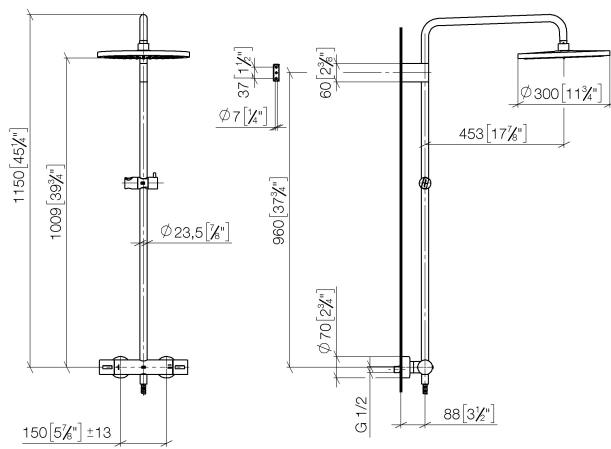

## Shower - LULU

Showerpipe with shower thermostat without hand shower - polished chrome

Article number: 34 460 979-00

- shower with fixed riser projection 453 mm
- overhead shower: rain flow
- rain shower Ø 300mm
- rain shower with anti-scale system
- max. rainshower flow 14 l/min
- rotary diverter with volume control and shut-off function
- slide-on rosettes Ø 70 mm
- height of fittings up to rain shower (bottom edge) 985mm
- height of fittings up to top edge of elbow 1170mm
- gauge 150 mm - 13 mm
- metal shower hose 1750mm with integrated anti-twist protection
- 1/2" connection
- slide bar
- Pipe diameter 23.5 mm
- Fittings group as per DIN 4109: 1
- This article does not include a hand shower!
- Intrinsic protection against back flow.

polished chrome

Miscellaneous items are required for this article.

**Shower - LULU**

Showerpipe with shower thermostat without hand shower - polished chrome

Article number: 34 460 979-00

**Dimensional drawing**

mm [inches]  
1:10

All details in mm / inch = mm x 0.0394

**Flow rate chart**

28 019 979-00

Hand shower - polished  
chrome

**Shower - LULU**

Showerpipe with shower thermostat without hand shower - polished chrome

Article number: 34 460 979-00

**Spare parts list**

No.	Item Number	Name	Quantity used
1	04 12 05 091 00-00	Rain shower Ø 300 mm - polished chrome	1
2	09 23 01 039 90	Sieve seal Ø 19 x 5,5 mm -	1
3	90 28 22 348 00-00	pipe	1
4	90 17 11 150 00-00	holder	1
5	90 28 22 349 00-00	pipe	1
6	04 17 01 250 00-00	connection	1
7	90 17 33 015 00-00	handle	2
8	09 14 20 026 90	Washer Centellen WS 3820 14 x 8 x 2 mm Centellen WS 3820 -	1
9	12 570 970-00	Slide unit - polished chrome	1
10	28 322 970-00	Metal shower hose 1/2" x 3/8" x 1750 mm - polished chrome	1