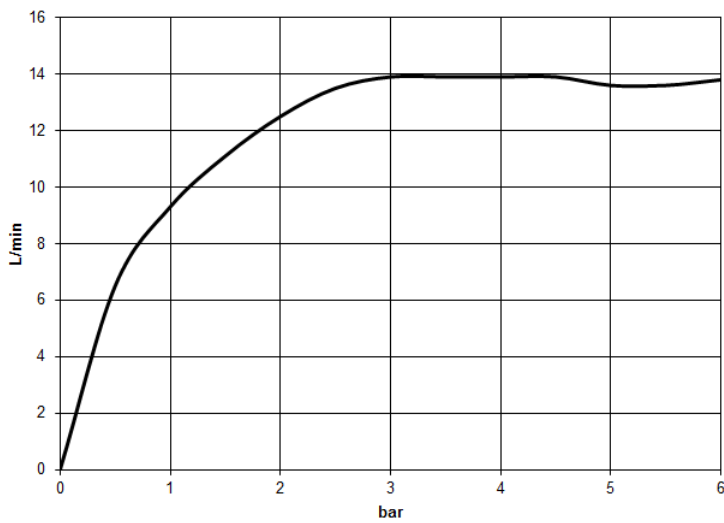

## Shower - LULU

Showerpipe with shower thermostat without hand shower - polished chrome

Article number: 34 460 979-00

- shower with fixed riser projection 453 mm
- overhead shower: rain flow
- rain shower Ø 300mm
- rain shower with anti-scale system
- max. rainshower flow 14 l/min
- rotary diverter with volume control and shut-off function
- slide-on rosettes Ø 70 mm
- height of fittings up to rain shower (bottom edge) 985mm
- height of fittings up to top edge of elbow 1170mm
- gauge 150 mm - 13 mm
- metal shower hose 1750mm with integrated anti-twist protection
- 1/2" connection
- slide bar
- Pipe diameter 23.5 mm
- Fittings group as per DIN 4109: 1
- This article does not include a hand shower!
- Intrinsic protection against back flow.

mm [inches]  
1:10

All details in mm / inch = mm x 0.0394

**Flow rate chart**