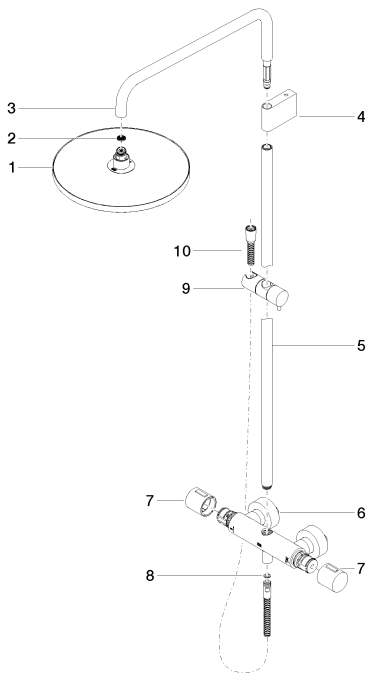

## Shower - LULU

Showerpipe with shower thermostat without hand shower - polished chrome

Article number: 34 460 979-00

- shower with fixed riser projection 453 mm
- overhead shower: rain flow
- rain shower Ø 300mm
- rain shower with anti-scale system
- max. rainshower flow 14 l/min
- rotary diverter with volume control and shut-off function
- slide-on rosettes Ø 70 mm
- height of fittings up to rain shower (bottom edge) 985mm
- height of fittings up to top edge of elbow 1170mm
- gauge 150 mm - 13 mm
- metal shower hose 1750mm with integrated anti-twist protection
- 1/2" connection
- slide bar
- Pipe diameter 23.5 mm
- Fittings group as per DIN 4109: 1
- This article does not include a hand shower!
- Intrinsic protection against back flow.

mm [inches]  
1:10

All details in mm / inch = mm x 0.0394

**Flow rate chart**

## Shower - LULU

Showerpipe with shower thermostat without hand shower - polished chrome

Article number: 34 460 979-00

28 013 979-00 0010

Bar-type hand shower -  
polished chrome

28 014 979-00 0010

Hand shower - polished  
chrome

28 019 979-00

Hand shower - polished  
chrome

**Shower - LULU**

Showerpipe with shower thermostat without hand shower - polished chrome

Article number: 34 460 979-00

**Spare parts list**

No.	Item Number	Name	Quantity used
1	04 12 05 091 00-00	Rain shower Ø 300 mm - polished chrome	1
2	09 23 01 039 90	Sieve seal Ø 19 x 5,5 mm -	1
3	90 28 22 348 00-00	pipe	1
4	90 17 11 150 00-00	holder	1
5	90 28 22 349 00-00	pipe	1
6	04 17 01 250 00-00	connection	1
7	90 17 33 015 00-00	handle	2
8	09 14 20 026 90	Washer Centellen WS 3820 14 x 8 x 2 mm Centellen WS 3820 -	1
9	12 570 970-00	Slide unit - polished chrome	1
10	28 322 970-00	Metal shower hose 1/2" x 3/8" x 1750 mm - polished chrome	1