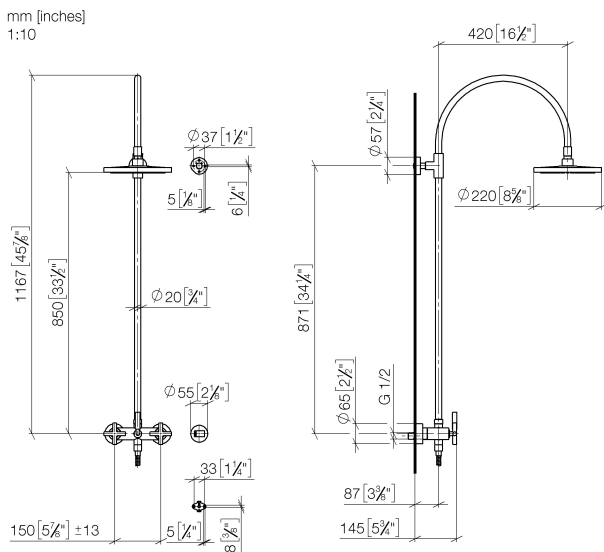

Shower - Tara.

Showerpipe with shower mixer without hand shower - polished chrome

Article number: 26 632 892-00

- shower with fixed riser projection 420 mm
- overhead shower: rain flow
- rain shower Ø 220mm
- rain shower with anti-scale system
- max. rainshower flow 8.6 l/min
- rotary diverter for fixed-riser shower/hand shower
- height of fittings up to rain shower (bottom edge) 850mm
- height of fittings up to top edge of elbow 1167mm
- rosette for shower holder Ø 55mm
- rosette for wall mounting Ø 57mm
- rosette for shower mixer Ø 65mm
- gauge 150 mm - 13 mm
- 1500 mm metal shower hose
- 1/2" connection
- Pipe diameter 20 mm
- Fittings group as per DIN 4109: 1
- This article does not include a hand shower!
- Intrinsic protection against back flow.

polished chrome

Miscellaneous items are required for this article.

**Shower - Tara.**

Showerpipe with shower mixer without hand shower - polished chrome

Article number: 26 632 892-00

**Dimensional drawing**

All details in mm / inch = mm x 0.0394

**Flow rate chart**

Shower - Tara.

Showerpipe with shower mixer without hand shower - polished chrome

Article number: 26 632 892-00