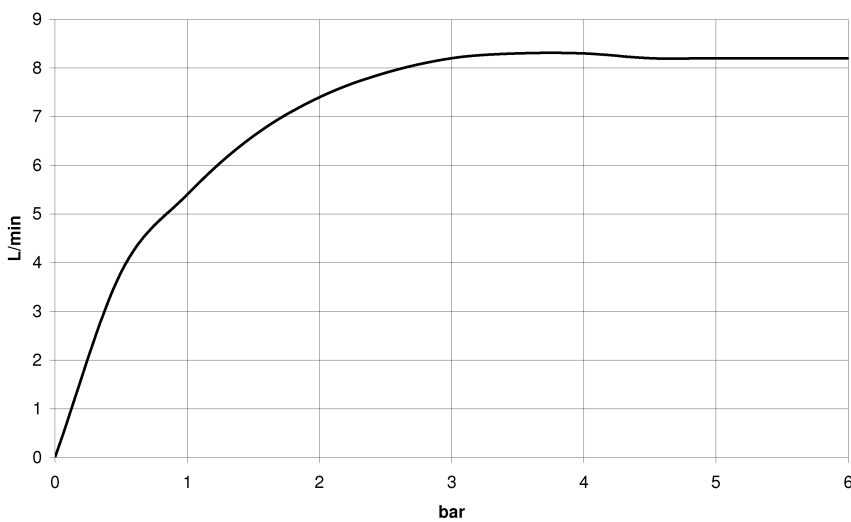

Shower - Tara.

Showerpipe with shower mixer without hand shower - polished chrome

Article number: 26 632 892-00

- shower with fixed riser projection 420 mm
- overhead shower: rain flow
- rain shower Ø 220mm
- rain shower with anti-scale system
- max. rainshower flow 8.6 l/min
- rotary diverter for fixed-riser shower/hand shower
- height of fittings up to rain shower (bottom edge) 850mm
- height of fittings up to top edge of elbow 1167mm
- rosette for shower holder Ø 55mm
- rosette for wall mounting Ø 57mm
- rosette for shower mixer Ø 65mm
- gauge 150 mm - 13 mm
- 1500 mm metal shower hose
- 1/2" connection
- Pipe diameter 20 mm
- Fittings group as per DIN 4109: 1
- This article does not include a hand shower!
- Intrinsic protection against back flow.

All details in mm / inch = mm x 0.0394

**Flow rate chart**

Shower - Tara.

Showerpipe with shower mixer without hand shower - polished chrome

Article number: 26 632 892-00