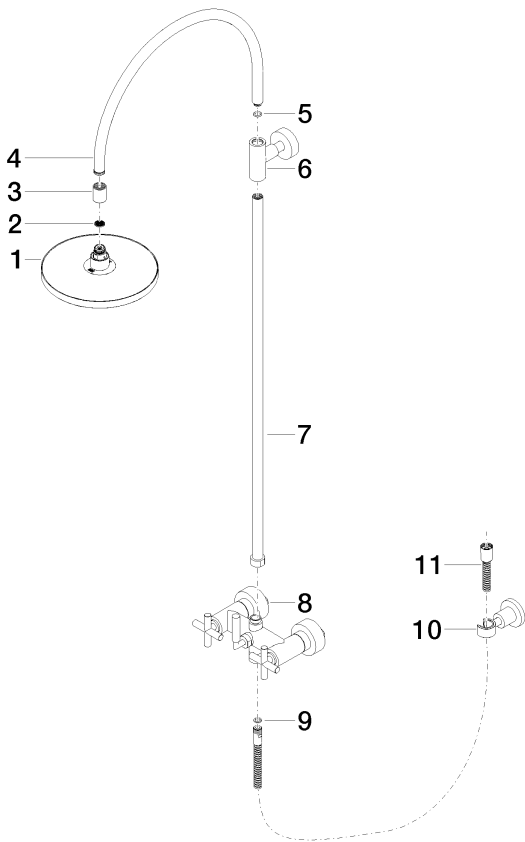

Shower - Tara.

Showerpipe with shower mixer without hand shower - polished chrome

Article number: 26 632 892-00

- shower with fixed riser projection 420 mm
- overhead shower: rain flow
- rain shower Ø 220mm
- rain shower with anti-scale system
- max. rainshower flow 8.6 l/min
- rotary diverter for fixed-riser shower/hand shower
- height of fittings up to rain shower (bottom edge) 850mm
- height of fittings up to top edge of elbow 1167mm
- rosette for shower holder Ø 55mm
- rosette for wall mounting Ø 57mm
- rosette for shower mixer Ø 65mm
- gauge 150 mm - 13 mm
- 1500 mm metal shower hose
- 1/2" connection
- Pipe diameter 20 mm
- Fittings group as per DIN 4109: 1
- This article does not include a hand shower!
- Intrinsic protection against back flow.

## Shower - Tara.

Showerpipe with shower mixer without hand shower - polished chrome

Article number: 26 632 892-00

28 013 979-00 0010

Bar-type hand shower -  
polished chrome

28 014 979-00 0010

Hand shower - polished  
chrome

28 018 979-00

Hand shower - polished  
chrome

Shower - Tara.

Showerpipe with shower mixer without hand shower - polished chrome

Article number: 26 632 892-00

Spare parts list

No.	Item Number	Name	Quantity used
1	04 12 05 092 00-00	Rain shower Ø 220 mm - polished chrome	1
2	09 23 01 039 90	Sieve seal Ø 19 x 5,5 mm -	1
3	09 24 03 177 20-00	Wall connection Ø 25 x 30 mm - polished chrome	1
4	04 28 22 097 20-00	Spout 297 x 447 x 29 mm - polished chrome	1
5	09 14 10 011 90	O-Ring EPDM 70 11,0 x 2,5 mm -	1
6	90 17 11 037 00-00	Mounting - polished chrome	1
7	90 28 22 096 00-00	Pipe 830 mm - polished chrome	1
8	04 17 10 020 01-00	Wall connection 200 x 215 x 140 mm - polished chrome	1
9	09 14 20 026 90	Washer Centellen WS 3820 14 x 8 x 2 mm Centellen WS 3820 -	1
10	28 050 892-00	Wall bracket - polished chrome	1
11	28 304 970-00	Metal shower hose 1/2" x 3/8" x 1500 mm - polished chrome	1