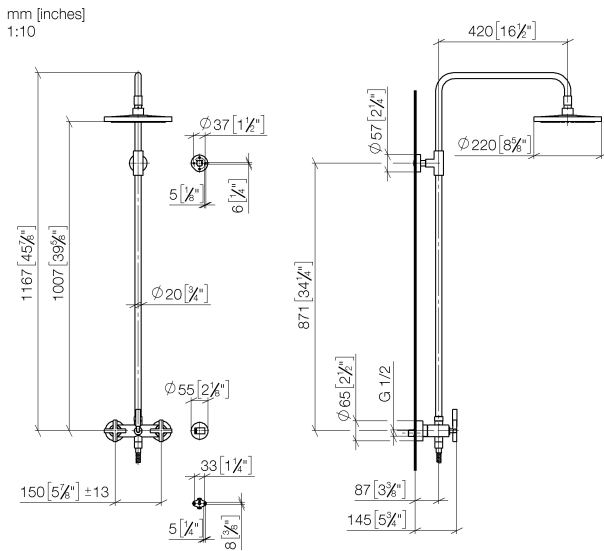

Shower - Tara.

Showerpipe without hand shower - polished chrome

Article number: 26 633 892-00

- shower with fixed riser projection 420 mm
- overhead shower: rain flow
- rain shower Ø 220mm
- rain shower with anti-scale system
- max. rainshower flow 9 l/min
- rotary diverter for fixed-riser shower/hand shower
- height of fittings up to rain shower (bottom edge) 1007mm
- height of fittings up to top edge of elbow 1167mm
- rosette for shower holder Ø 55mm
- rosette for wall mounting Ø 57mm
- rosette for shower mixer Ø 65mm
- gauge 150 mm - 13 mm
- 1500 mm metal shower hose
- 1/2" connection
- Pipe diameter 20 mm
- Fittings group as per DIN 4109: 1
- This article does not include a hand shower!
- Intrinsic protection against back flow.

polished chrome

Miscellaneous items are required for this article.

**Shower - Tara.**

Showerpipe without hand shower - polished chrome

Article number: 26 633 892-00

**Dimensional drawing**

All details in mm / inch = mm x 0.0394

**Flow rate chart**

Shower - Tara.

Showerpipe without hand shower - polished chrome

Article number: 26 633 892-00

### Spare parts list

No.	Item Number	Name	Quantity used
1	04 12 05 092 00-00	Rain shower Ø 220 mm - polished chrome	1
2	09 23 01 039 90	Sieve seal Ø 19 x 5,5 mm -	1
3	09 24 03 177 20-00	Wall connection Ø 25 x 30 mm - polished chrome	1
4	04 28 22 101 20-00	Spout 447,5 x 30 x 297 mm - polished chrome	1
5	09 14 10 011 90	O-Ring EPDM 70 11,0 x 2,5 mm -	1
6	90 17 11 037 00-00	Mounting - polished chrome	1
7	90 28 22 096 00-00	Pipe 830 mm - polished chrome	1
8	04 17 10 020 01-00	Wall connection 200 x 215 x 140 mm - polished chrome	1
9	09 14 20 026 90	Washer Centellen WS 3820 14 x 8 x 2 mm Centellen WS 3820 -	1
10	28 050 892-00	Wall bracket - polished chrome	1
11	28 304 970-00	Metal shower hose 1/2" x 3/8" x 1500 mm - polished chrome	1