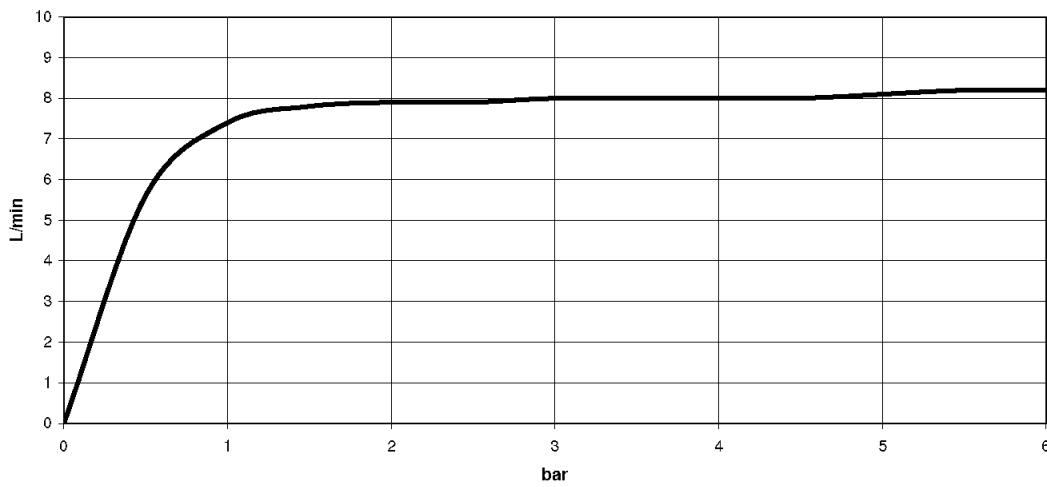

Shower - Tara.

Showerpipe without hand shower - polished chrome

Article number: 26 633 892-00

- shower with fixed riser projection 420 mm
- overhead shower: rain flow
- rain shower Ø 220mm
- rain shower with anti-scale system
- max. rainshower flow 9 l/min
- rotary diverter for fixed-riser shower/hand shower
- height of fittings up to rain shower (bottom edge) 1007mm
- height of fittings up to top edge of elbow 1167mm
- rosette for shower holder Ø 55mm
- rosette for wall mounting Ø 57mm
- rosette for shower mixer Ø 65mm
- gauge 150 mm - 13 mm
- 1500 mm metal shower hose
- 1/2" connection
- Pipe diameter 20 mm
- Fittings group as per DIN 4109: 1
- This article does not include a hand shower!
- Intrinsic protection against back flow.

**Flow rate chart**

Shower - Tara.

Showerpipe without hand shower - polished chrome

Article number: 26 633 892-00