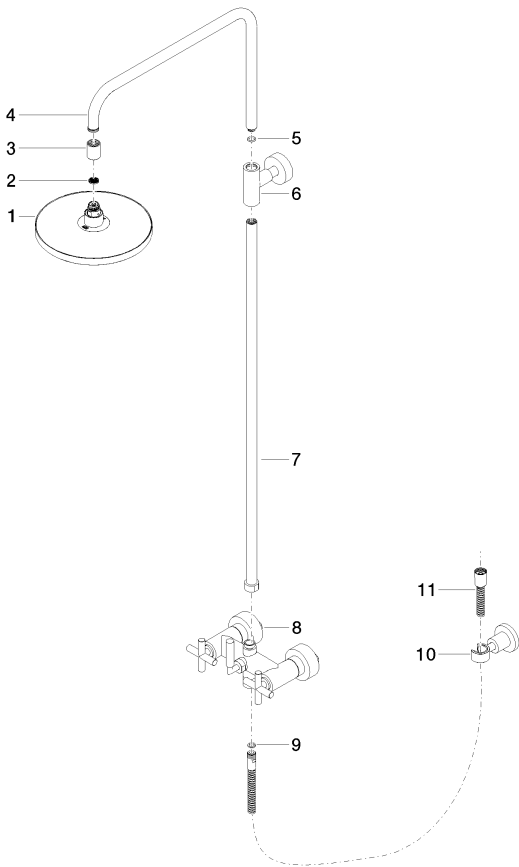

Shower - Tara.

Showerpipe without hand shower - polished chrome

Article number: 26 633 892-00

- shower with fixed riser projection 420 mm
- overhead shower: rain flow
- rain shower Ø 220mm
- rain shower with anti-scale system
- max. rainshower flow 9 l/min
- rotary diverter for fixed-riser shower/hand shower
- height of fittings up to rain shower (bottom edge) 1007mm
- height of fittings up to top edge of elbow 1167mm
- rosette for shower holder Ø 55mm
- rosette for wall mounting Ø 57mm
- rosette for shower mixer Ø 65mm
- gauge 150 mm - 13 mm
- 1500 mm metal shower hose
- 1/2" connection
- Pipe diameter 20 mm
- Fittings group as per DIN 4109: 1
- This article does not include a hand shower!
- Intrinsic protection against back flow.

Shower - Tara.

Showerpipe without hand shower - polished chrome

Article number: 26 633 892-00

28 013 979-00 0010

Bar-type hand shower -  
polished chrome

28 014 979-00 0010

Hand shower - polished  
chrome

28 015 979-00

Hand shower - polished  
chrome

Shower - Tara.

Showerpipe without hand shower - polished chrome

Article number: 26 633 892-00

### Spare parts list

No.	Item Number	Name	Quantity used
1	04 12 05 092 00-00	Rain shower Ø 220 mm - polished chrome	1
2	09 23 01 039 90	Sieve seal Ø 19 x 5,5 mm -	1
3	09 24 03 177 20-00	Wall connection Ø 25 x 30 mm - polished chrome	1
4	04 28 22 101 20-00	Spout 447,5 x 30 x 297 mm - polished chrome	1
5	09 14 10 011 90	O-Ring EPDM 70 11,0 x 2,5 mm -	1
6	90 17 11 037 00-00	Mounting - polished chrome	1
7	90 28 22 096 00-00	Pipe 830 mm - polished chrome	1
8	04 17 10 020 01-00	Wall connection 200 x 215 x 140 mm - polished chrome	1
9	09 14 20 026 90	Washer Centellen WS 3820 14 x 8 x 2 mm Centellen WS 3820 -	1
10	28 050 892-00	Wall bracket - polished chrome	1
11	28 304 970-00	Metal shower hose 1/2" x 3/8" x 1500 mm - polished chrome	1