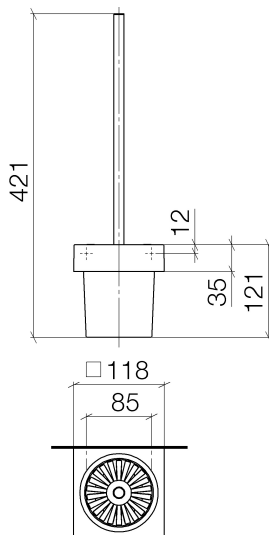

WC - MEM

Toilet brush set wall model - polished chrome

Article number: 83 900 780-00

- crystal glass brush holder, matt
- brush, matt black
- width 118mm
- height 415 mm
- 118 mm projection

polished chrome

Dimensional drawing

All details in mm / inch = mm x 0.0394

WC - MEM

Toilet brush set wall model - polished chrome

Article number: 83 900 780-00

Other finish variants

platinum matt
83 900 780-06

platinum
83 900 780-08