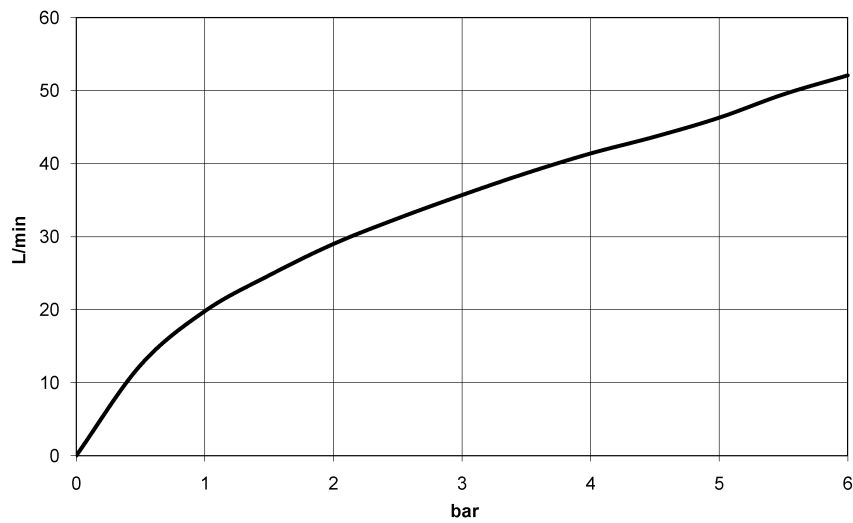

Dimensional drawing

mm [inches]

All details in mm / inch = mm x 0.0394

Bath - Symetrics

Concealed three-way diverter - Dark Platinum matt

Article number: 36 210 985-99

Date of manufacture from 4/1/2022

Flow rate chart