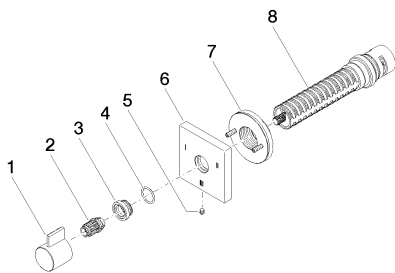

Dimensional drawing

mm [inches]

All details in mm / inch = mm x 0.0394

Bath - Symetrics

Concealed three-way diverter - Dark Platinum matt

Article number: 36 210 985-99

Date of manufacture from 4/1/2022

Flow rate chart

Bath - Symetrics

Concealed three-way diverter - Dark Platinum matt

Article number: 36 210 985-99

Date of manufacture from 4/1/2022

35 203 970 90

Concealed three-way diverter

Spare parts list

No.	Item Number	Name	Quantity used
1	09 20 98 002-99	handle	1
2	09 12 12 005 90	fixing cap	1
3	09 12 12 043-99	base	1
4	09 14 10 017 90	seal	1
5	09 31 11 294 90	pin	1
6	09 27 98 038-99	rosette	1
7	90 21 02 181 00 90	disc	1
8	90 90 03 303 10 90	diverter	1