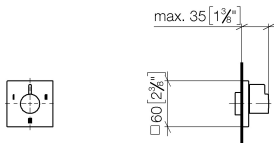

Bath - Symetrics

Concealed three-way diverter - Dark Platinum matt

Article number: 36 210 985-99

Date of manufacture from 4/1/2022

- rotary diverter
- rosette 60 x 60 mm

Dark Platinum matt

Miscellaneous items are required for this article.

Dimensional drawing

mm [inches]

All details in mm / inch = mm x 0.0394

Bath - Symetrics

Concealed three-way diverter - Dark Platinum matt

Article number: 36 210 985-99

Date of manufacture from 4/1/2022

Flow rate chart

Bath - Symetrics

Concealed three-way diverter - Dark Platinum matt

Article number: 36 210 985-99

Date of manufacture from 4/1/2022

35 203 970 90

Concealed three-way diverter

Spare parts list

No.	Item Number	Name	Quantity used
1	09 20 98 002-99	handle	1
2	09 12 12 005 90	fixing cap	1
3	09 12 12 043-99	base	1
4	09 14 10 017 90	seal	1
5	09 31 11 294 90	pin	1
6	09 27 98 038-99	rosette	1
7	90 21 02 181 00 90	disc	1
8	90 90 03 303 10 90	diverter	1