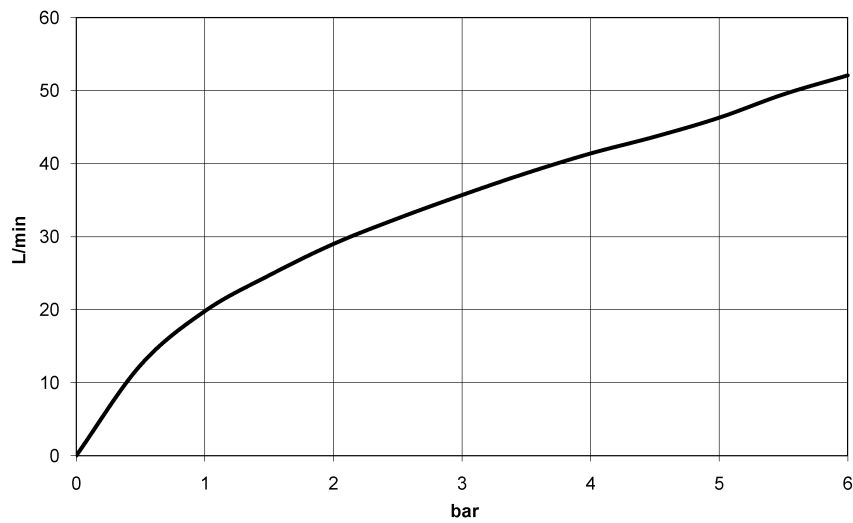

Bath - Symetrics

Concealed three-way diverter - polished chrome

Article number: 36 210 980-00

Date of manufacture from 4/1/2022

- rotary diverter
- rosette 60 x 60 mm

polished chrome

Miscellaneous items are required for this article.

## Dimensional drawing

mm [inches]

All details in mm / inch = mm x 0.0394

Bath - Symetrics

Concealed three-way diverter - polished chrome

Article number: 36 210 980-00

Date of manufacture from 4/1/2022

### Flow rate chart