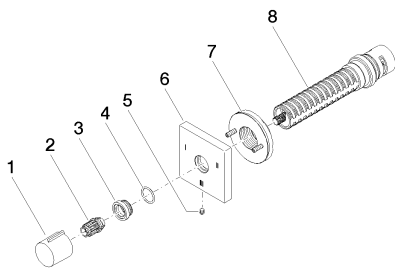

## Dimensional drawing

mm [inches]

All details in mm / inch = mm x 0.0394

Bath - Symetrics

Concealed three-way diverter - polished chrome

Article number: 36 210 980-00

Date of manufacture from 4/1/2022

Other finishes on request (x-tra Service)

Bath - Symetrics  
Concealed three-way diverter - polished chrome  
Article number: 36 210 980-00  
Date of manufacture from 4/1/2022

35 203 970 90  
Concealed three-way diverter

### Spare parts list

No.	Item Number	Name	Quantity used
1	09 20 98 001-00	handle	1
2	09 12 12 005 90	fixing cap	1
3	09 12 12 043-00	base	1
4	09 14 10 017 90	seal	1
5	09 31 11 294 90	pin	1
6	09 27 98 038-00	rosette	1
7	90 21 02 181 00 90	disc	1
8	90 90 03 303 10 90	diverter	1