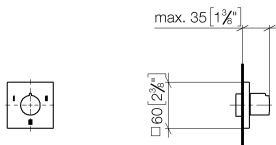

Bath - Symetrics

Concealed three-way diverter - polished chrome

Article number: 36 210 980-00

Date of manufacture from 4/1/2022

- rotary diverter
- rosette 60 x 60 mm

polished chrome

Miscellaneous items are required for this article.

## Dimensional drawing

mm [inches]

All details in mm / inch = mm x 0.0394

Bath - Symetrics

Concealed three-way diverter - polished chrome

Article number: 36 210 980-00

Date of manufacture from 4/1/2022