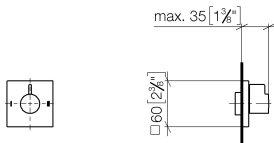

Bath - Symetrics

Concealed two-way diverter - Dark Platinum matt

Article number: 36 200 985-99

Date of manufacture from 4/1/2022

- rotary diverter
- rosette 60 x 60 mm

Dark Platinum matt

Miscellaneous items are required for this article.

Dimensional drawing

mm [inches]

All details in mm / inch = mm x 0.0394

Bath - Symetrics

Concealed two-way diverter - Dark Platinum matt

Article number: 36 200 985-99

Date of manufacture from 4/1/2022

Flow rate chart

Bath - Symetrics

Concealed two-way diverter - Dark Platinum matt

Article number: 36 200 985-99

Date of manufacture from 4/1/2022

35 202 970 90

Concealed two-way diverter -

Spare parts list

No.	Item Number	Name	Quantity used
1	09 20 98 002-99	handle	1
2	09 12 12 005 90	fixing cap	1
3	09 12 12 043-99	base	1
4	09 14 10 017 90	seal	1
5	09 31 11 294 90	pin	1
6	09 27 98 037-99	rosette	1
7	90 21 02 181 00 90	disc	1
8	90 90 03 304 10 90	diverter	1