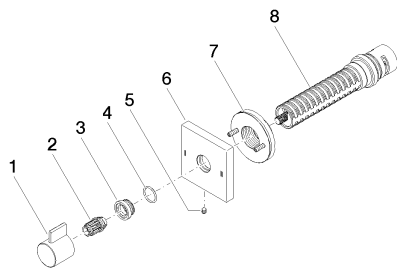

Dimensional drawing

mm [inches]

All details in mm / inch = mm x 0.0394

Bath - Symetrics

Concealed two-way diverter - Dark Platinum matt

Article number: 36 200 985-99

Date of manufacture from 4/1/2022

Flow rate chart

Bath - Symetrics

Concealed two-way diverter - Dark Platinum matt

Article number: 36 200 985-99

Date of manufacture from 4/1/2022

35 202 970 90

Concealed two-way diverter -

Spare parts list

No.	Item Number	Name	Quantity used
1	09 20 98 002-99	handle	1
2	09 12 12 005 90	fixing cap	1
3	09 12 12 043-99	base	1
4	09 14 10 017 90	seal	1
5	09 31 11 294 90	pin	1
6	09 27 98 037-99	rosette	1
7	90 21 02 181 00 90	disc	1
8	90 90 03 304 10 90	diverter	1