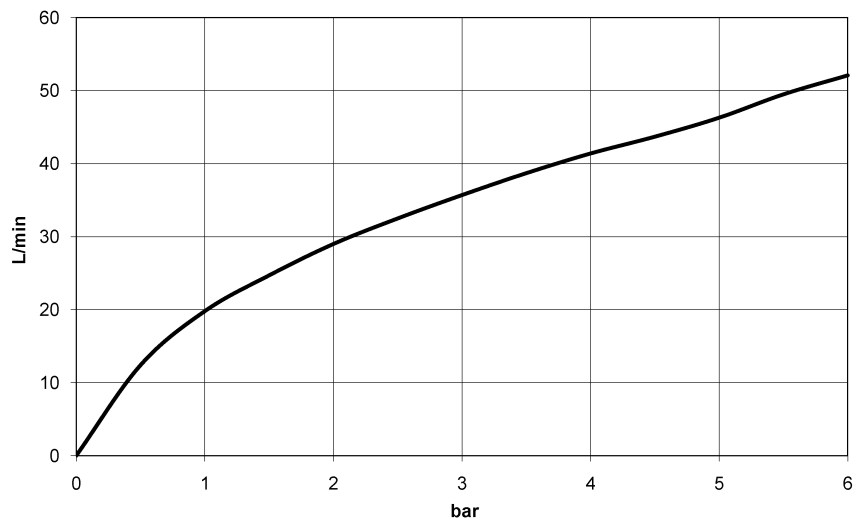

Bath - Symetrics

Concealed two-way diverter - Dark Platinum matt

Article number: 36 200 985-99

Date of manufacture from 4/1/2022

- rotary diverter
- rosette 60 x 60 mm

Dark Platinum matt

Miscellaneous items are required for this article.

Dimensional drawing

mm [inches]

All details in mm / inch = mm x 0.0394

Bath - Symetrics

Concealed two-way diverter - Dark Platinum matt

Article number: 36 200 985-99

Date of manufacture from 4/1/2022

Flow rate chart