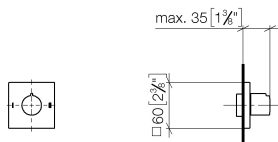

Bath - Symetrics

Concealed two-way diverter - polished chrome

Article number: 36 200 980-00

Date of manufacture from 4/1/2022

- rotary diverter
- rosette 60 x 60 mm

polished chrome

Miscellaneous items are required for this article.

Dimensional drawing

mm [inches]

All details in mm / inch = mm x 0.0394

Bath - Symetrics

Concealed two-way diverter - polished chrome

Article number: 36 200 980-00

Date of manufacture from 4/1/2022

Flow rate chart

Bath - Symetrics
Concealed two-way diverter - polished chrome
Article number: 36 200 980-00
Date of manufacture from 4/1/2022

35 202 970 90
Concealed two-way diverter -

Spare parts list

No.	Item Number	Name	Quantity used
1	09 20 98 001-00	handle	1
2	09 12 12 005 90	fixing cap	1
3	09 12 12 043-00	base	1
4	09 14 10 017 90	seal	1
5	09 31 11 294 90	pin	1
6	09 27 98 037-00	rosette	1
7	90 21 02 181 00 90	disc	1
8	90 90 03 304 10 90	diverter	1