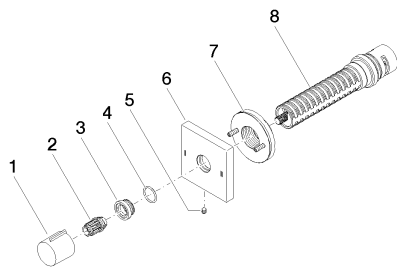

Dimensional drawing

mm [inches]

All details in mm / inch = mm x 0.0394

Bath - Symetrics

Concealed two-way diverter - polished chrome

Article number: 36 200 980-00

Date of manufacture from 4/1/2022

Flow rate chart

Bath - Symetrics
Concealed two-way diverter - polished chrome
Article number: 36 200 980-00
Date of manufacture from 4/1/2022

35 202 970 90
Concealed two-way diverter -

Spare parts list

No.	Item Number	Name	Quantity used
1	09 20 98 001-00	handle	1
2	09 12 12 005 90	fixing cap	1
3	09 12 12 043-00	base	1
4	09 14 10 017 90	seal	1
5	09 31 11 294 90	pin	1
6	09 27 98 037-00	rosette	1
7	90 21 02 181 00 90	disc	1
8	90 90 03 304 10 90	diverter	1