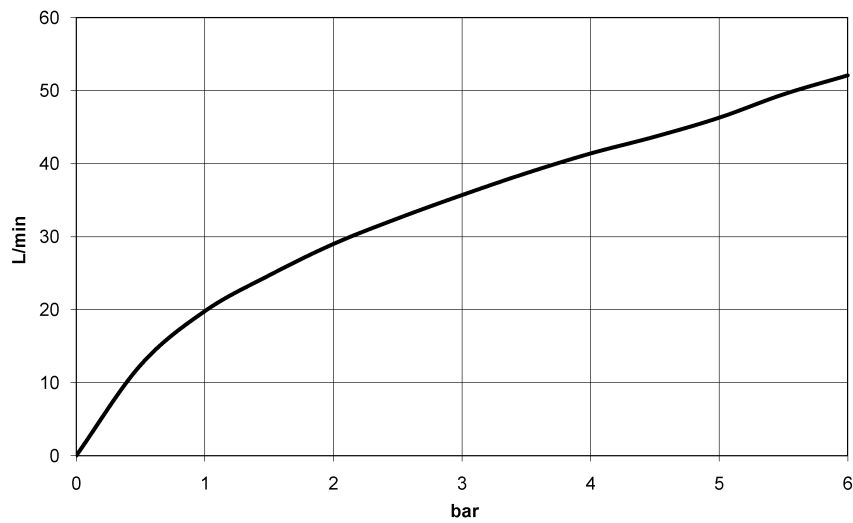

Bath - Symetrics

Concealed two-way diverter - polished chrome

Article number: 36 200 980-00

Date of manufacture from 4/1/2022

- rotary diverter
- rosette 60 x 60 mm

polished chrome

Miscellaneous items are required for this article.

Dimensional drawing

mm [inches]

All details in mm / inch = mm x 0.0394

Bath - Symetrics

Concealed two-way diverter - polished chrome

Article number: 36 200 980-00

Date of manufacture from 4/1/2022

Flow rate chart