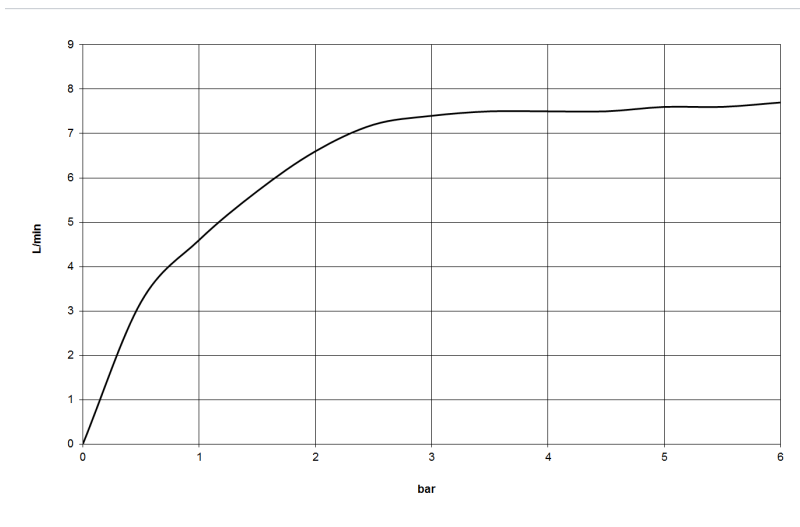

Shower - Elemental Spa

Hand shower set with individual rosettes with volume control - platinum matt

Article number: 27 809 985-06

- rotary diverter with volume control and shut-off function
- normal flow
- with anti-scale system
- 3/8" shower outlet
- rosette for wall elbow 60 x 60mm
- rosette for shower holder 60 x 60mm
- metal shower hose 1250mm with integrated anti-twist protection
- 1/2" wall elbow
- max. flow 7.6 l/min
- Intrinsic protection against back flow.

platinum matt

Dimensional drawing

All details in mm / inch = mm x 0.0394

Shower - Elemental Spa

Hand shower set with individual rosettes with volume control - platinum matt

Article number: 27 809 985-06

Flow rate chart