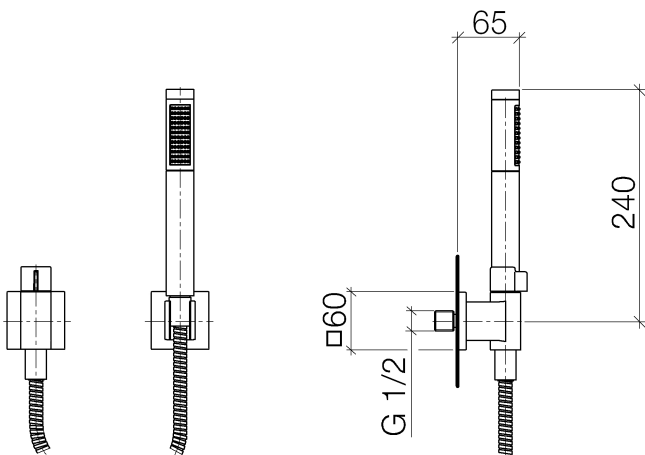

Shower - Elemental Spa

Hand shower set with individual rosettes with volume control - platinum matt

Article number: 27 809 985-06

- rotary diverter with volume control and shut-off function
- normal flow
- with anti-scale system
- 3/8" shower outlet
- rosette for wall elbow 60 x 60mm
- rosette for shower holder 60 x 60mm
- metal shower hose 1250mm with integrated anti-twist protection
- 1/2" wall elbow
- max. flow 7.6 l/min
- Intrinsic protection against back flow.

platinum matt

Dimensional drawing

All details in mm / inch = mm x 0.0394

Shower - Elemental Spa

Hand shower set with individual rosettes with volume control - platinum matt

Article number: 27 809 985-06

Flow rate chart

Other finish variants

polished chrome

27 809 985-00

Other finishes on request (x-tra Service)

Shower - Elemental Spa

Hand shower set with individual rosettes with volume control - platinum matt

Article number: 27 809 985-06